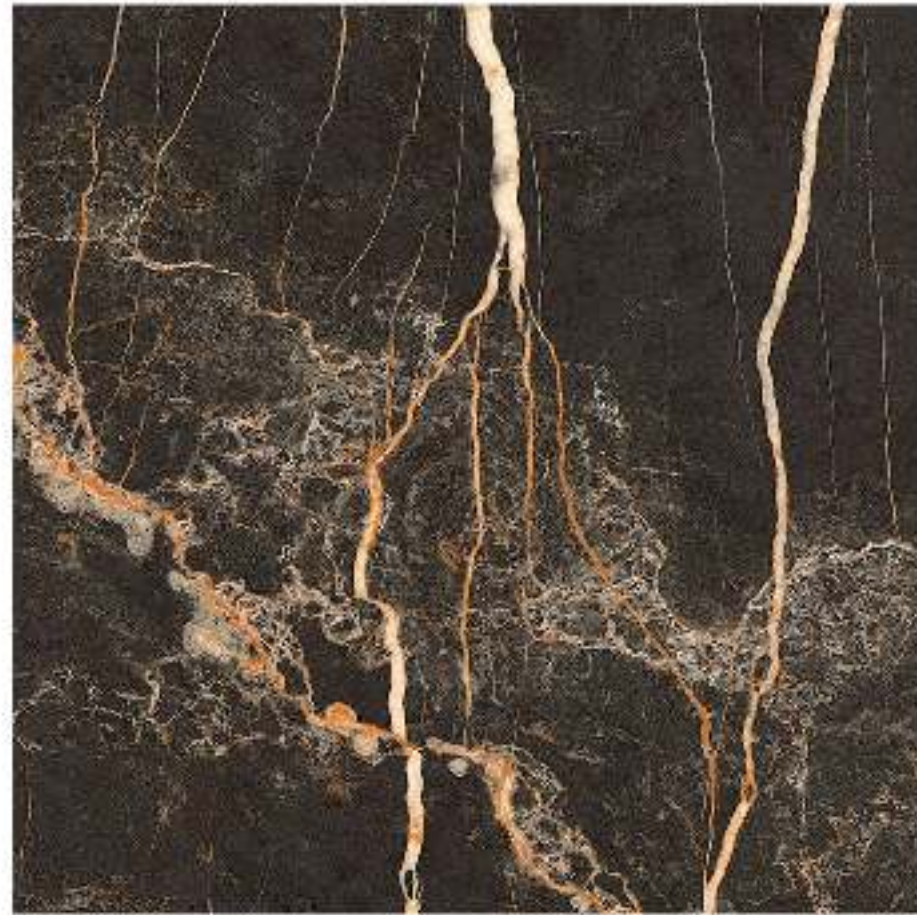

60x60cm / High Gloss Finish

DESSERT SKY

Glazed Vitrified Tiles

60x60cm / High Gloss Finish

EARTH GRAND

Glazed Vitrified Tiles

60x60cm / High Gloss Finish

EIFFEL BROWN