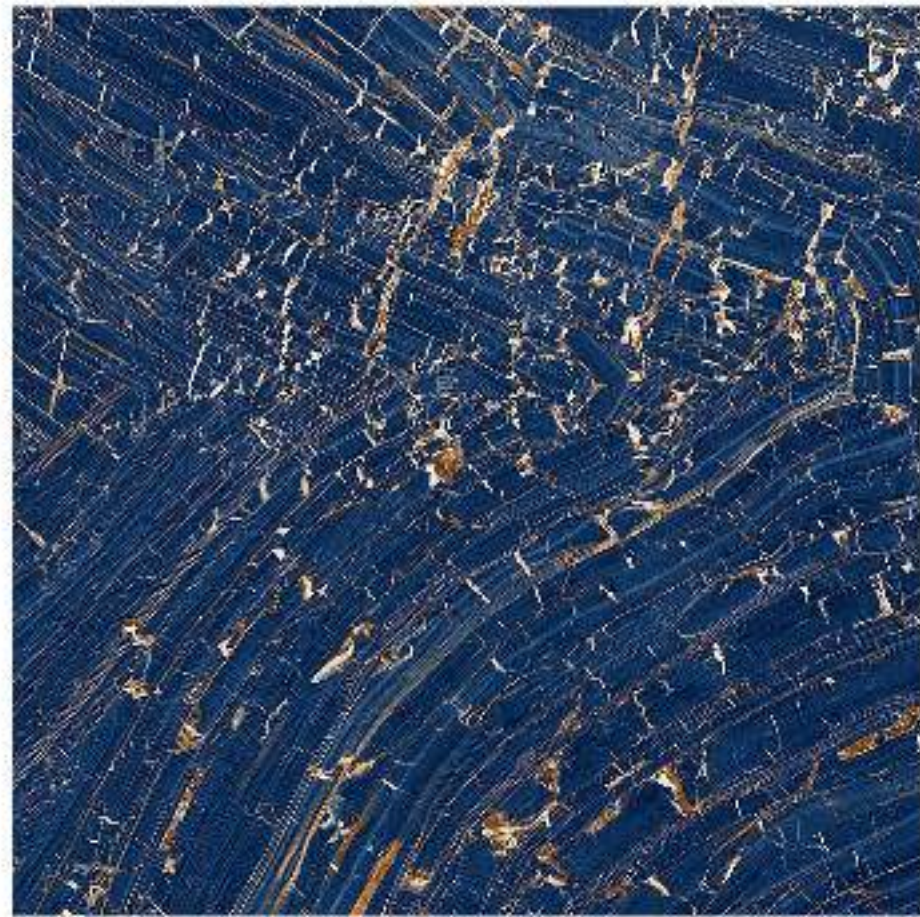

60x60cm / High Gloss Finish

RIVER BROWN

Glazed Vitrified Tiles

60x60cm / High Gloss Finish

SPIDER BLUE

Glazed Vitrified Tiles

60x60cm / High Gloss Finish

TRAVENTINO BROWN