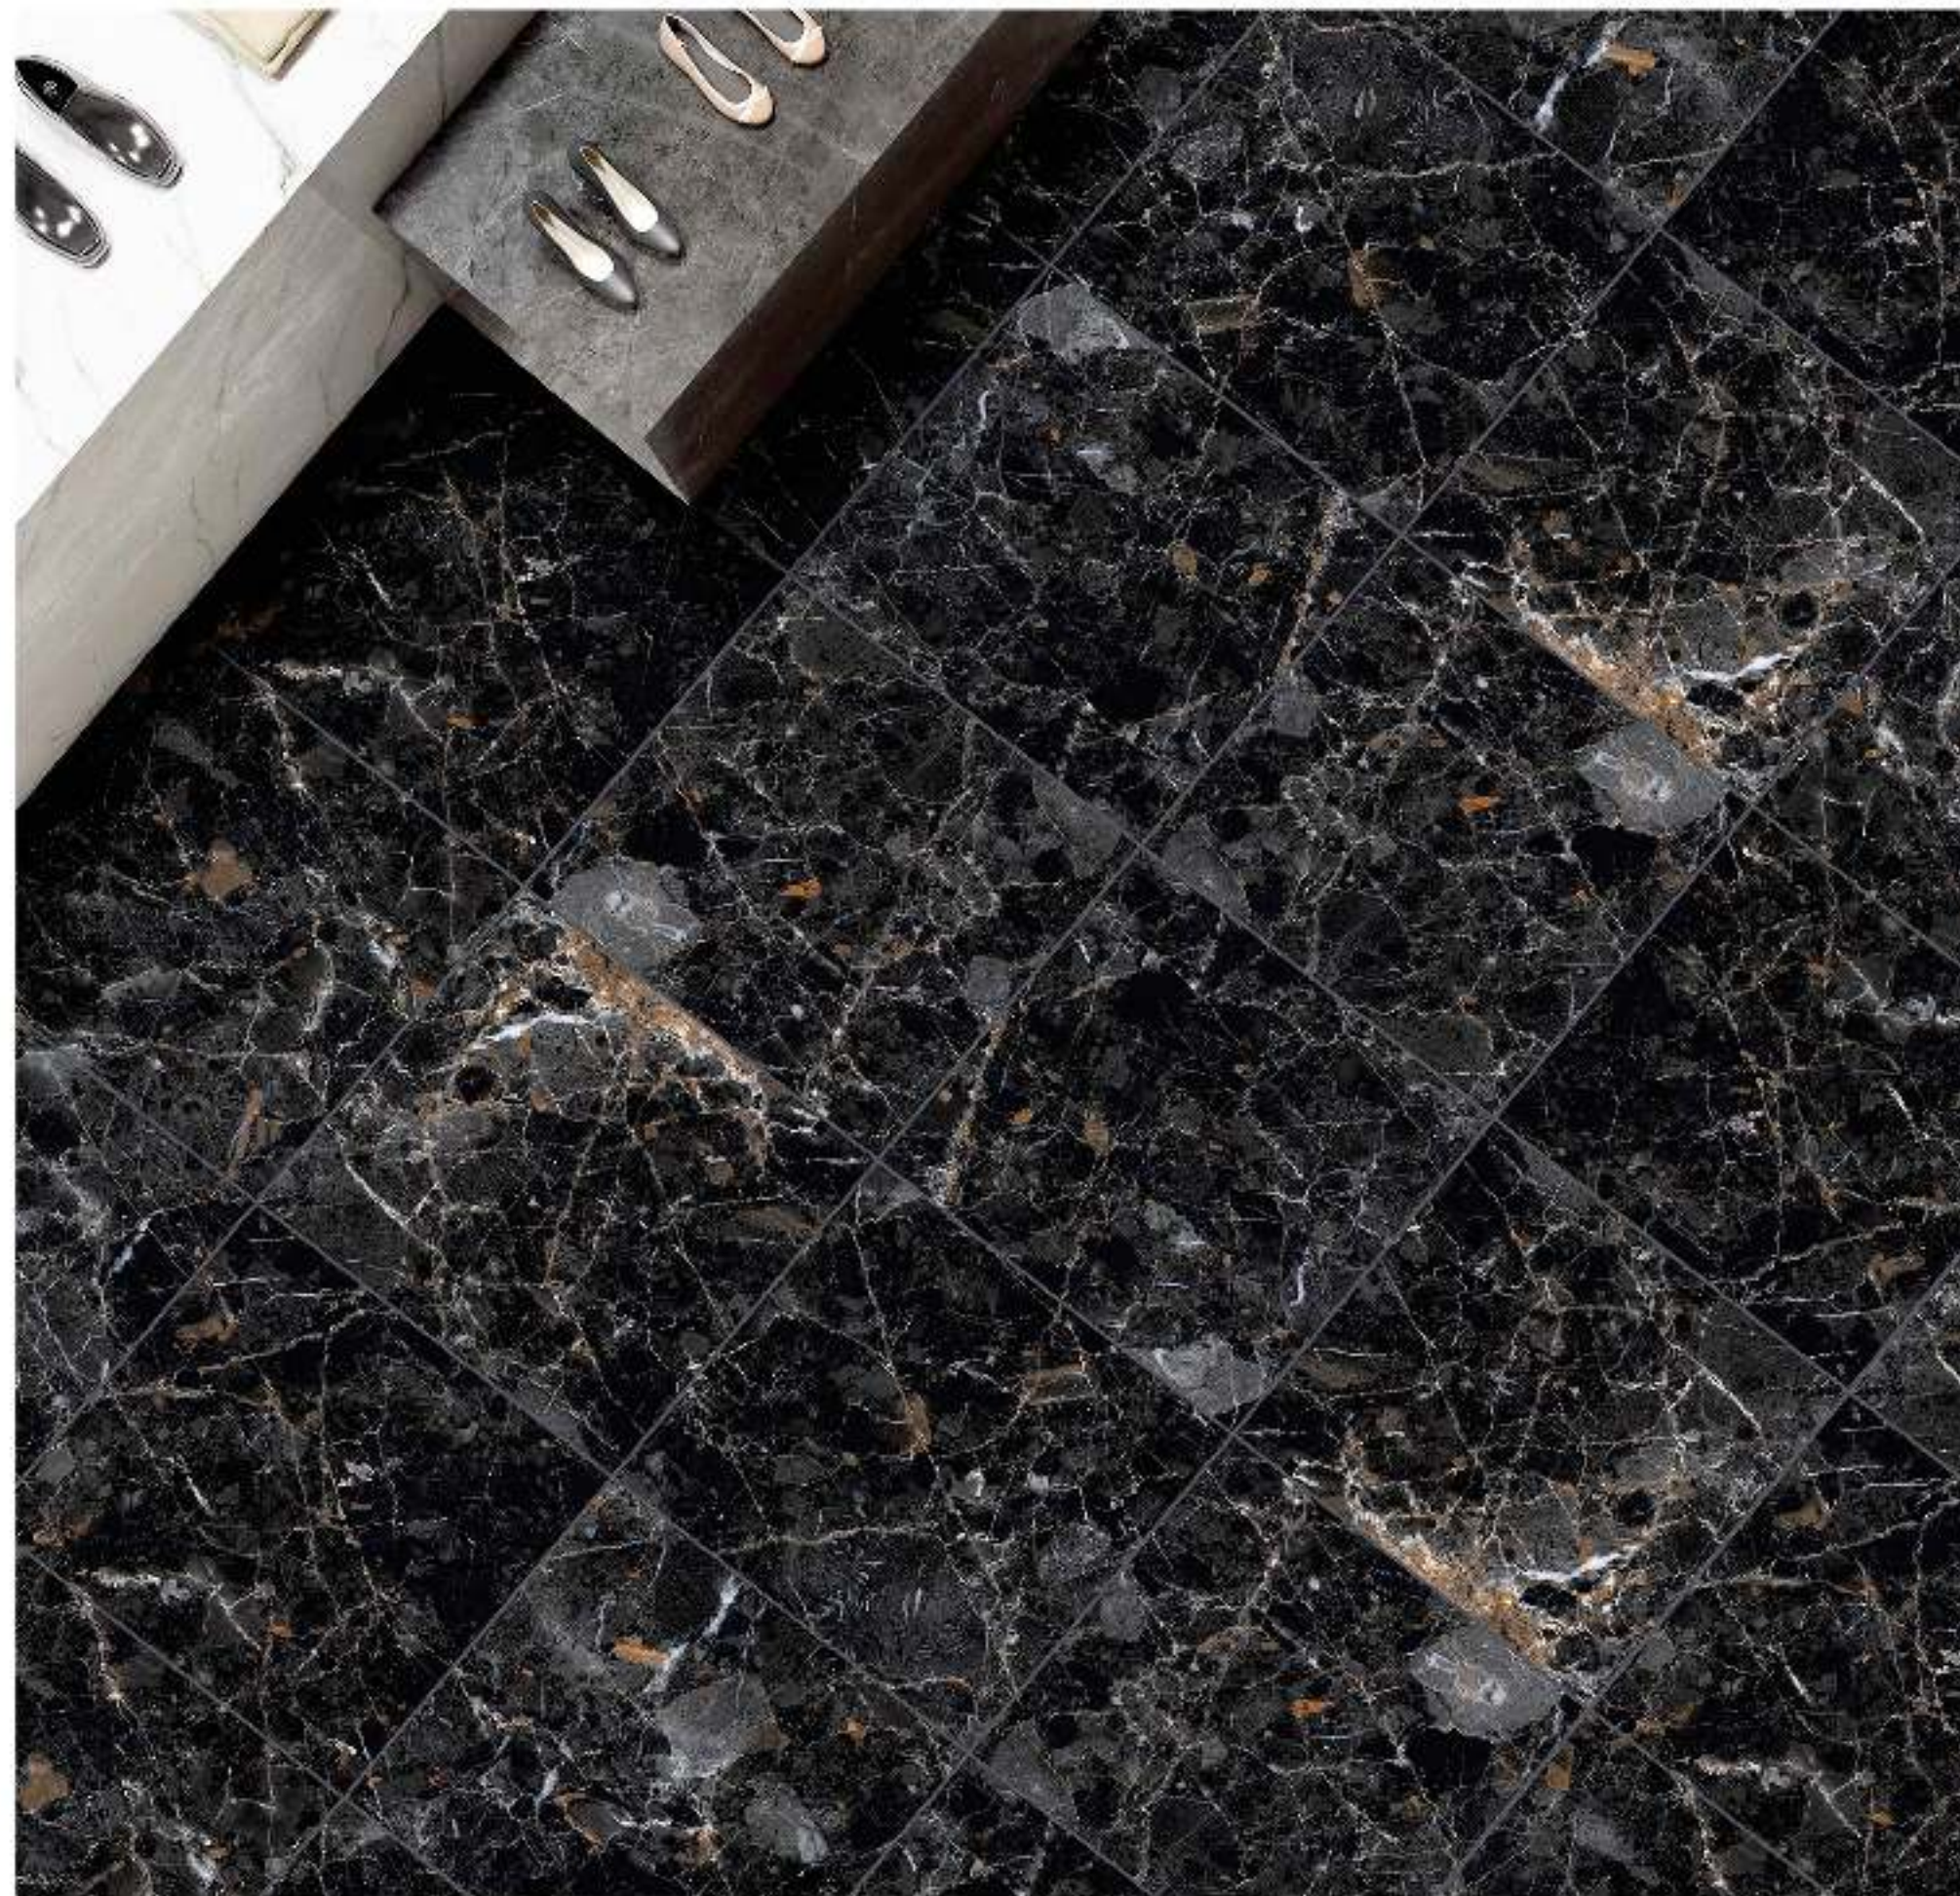

Benware®
— CERAMIK