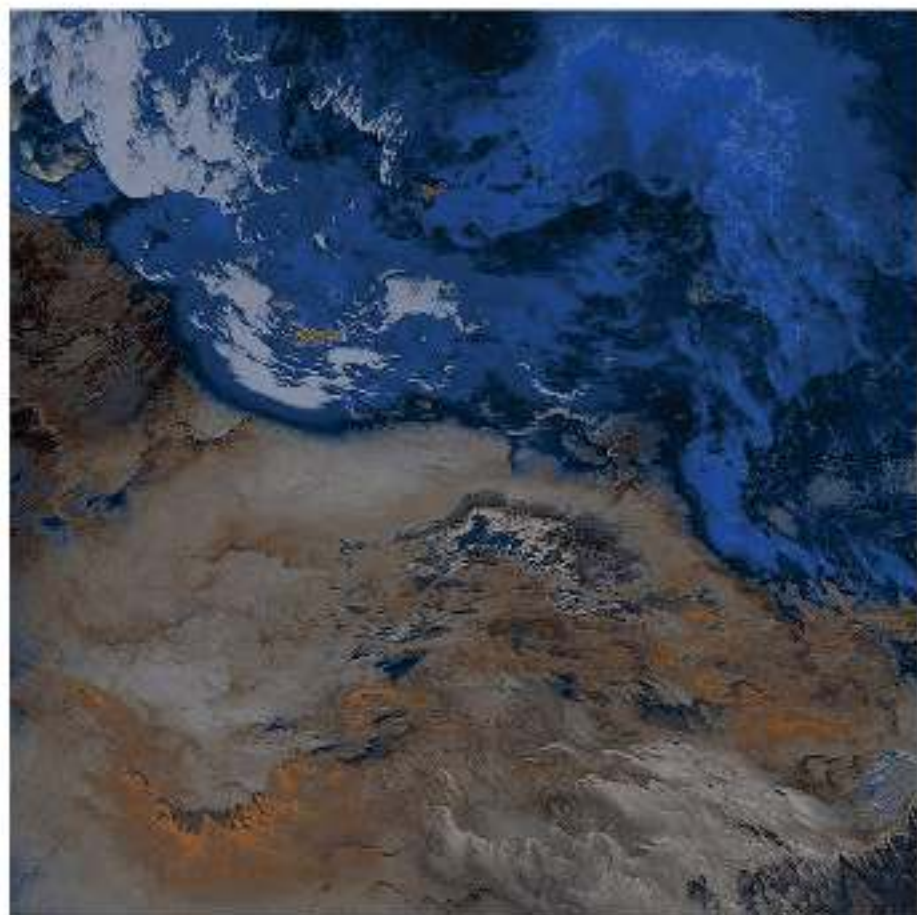

DESSERT SKY

Glazed Vitrified Tiles

60x60cm / High Gloss Finish