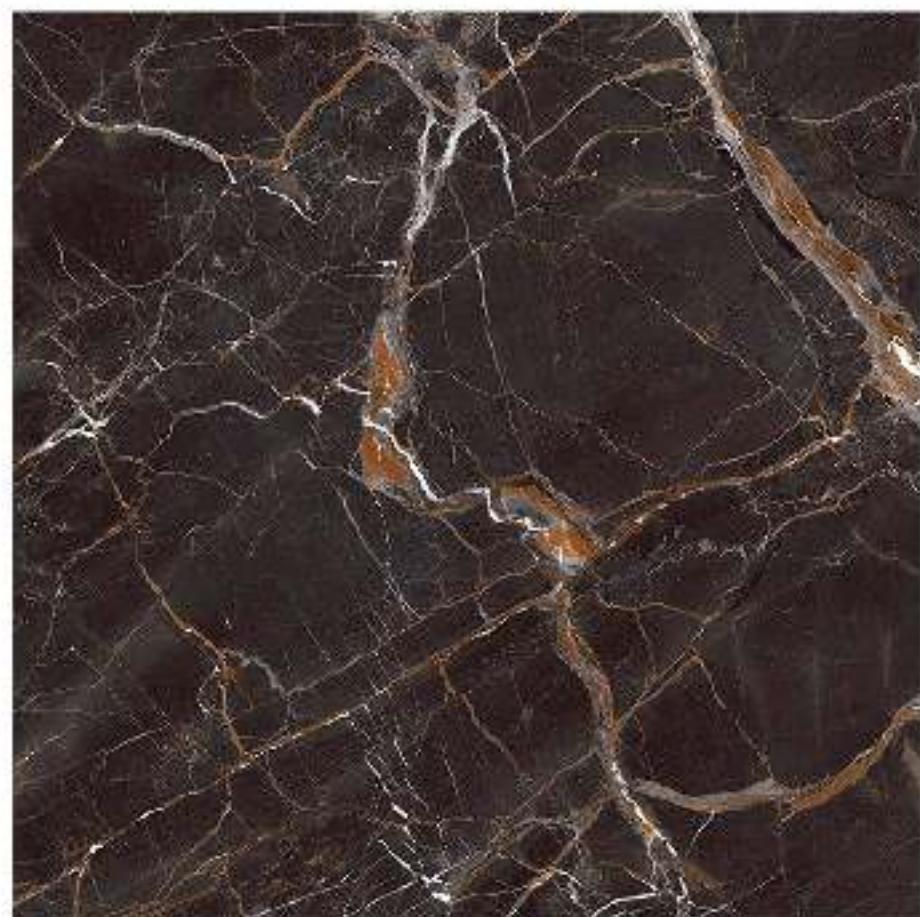

Glazed Vitrified Tiles

60x60cm / High Gloss Finish

MARCO POLO

Glazed Vitrified Tiles

60x60cm / High Gloss Finish

MYSTIQUE BROWN ONYX

Glazed Vitrified Tiles

60x60cm / High Gloss Finish