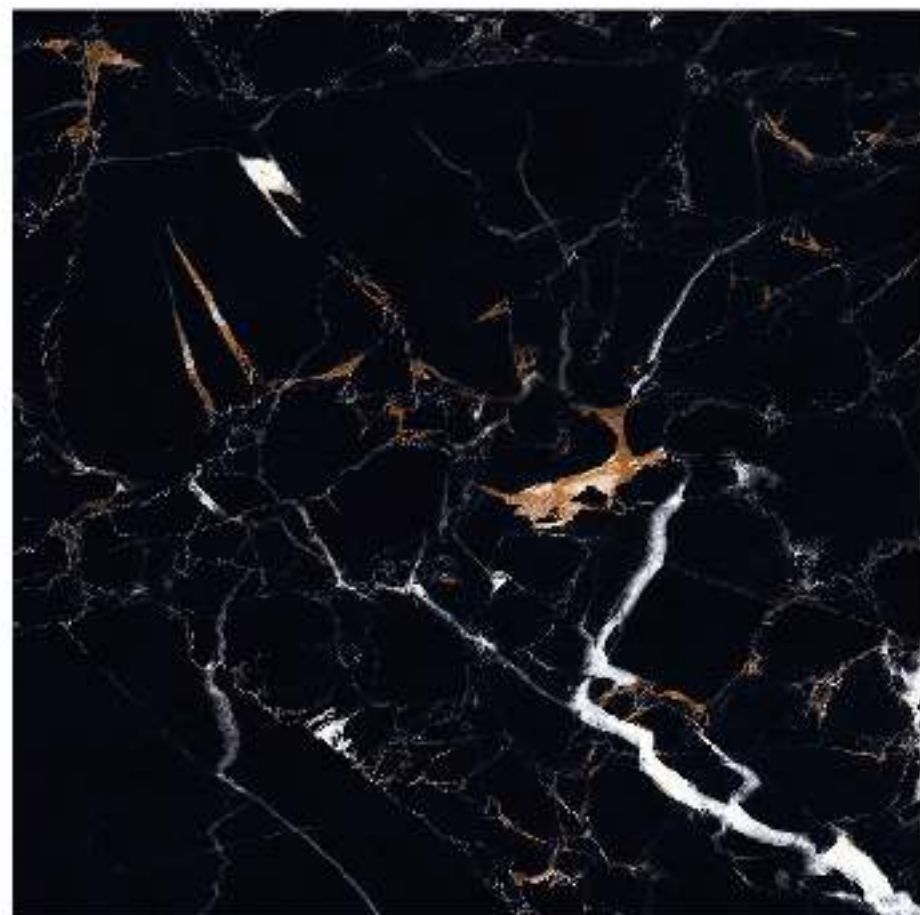

GREDA BLACK

Glazed Vitrified Tiles

60x60cm / High Gloss Finish