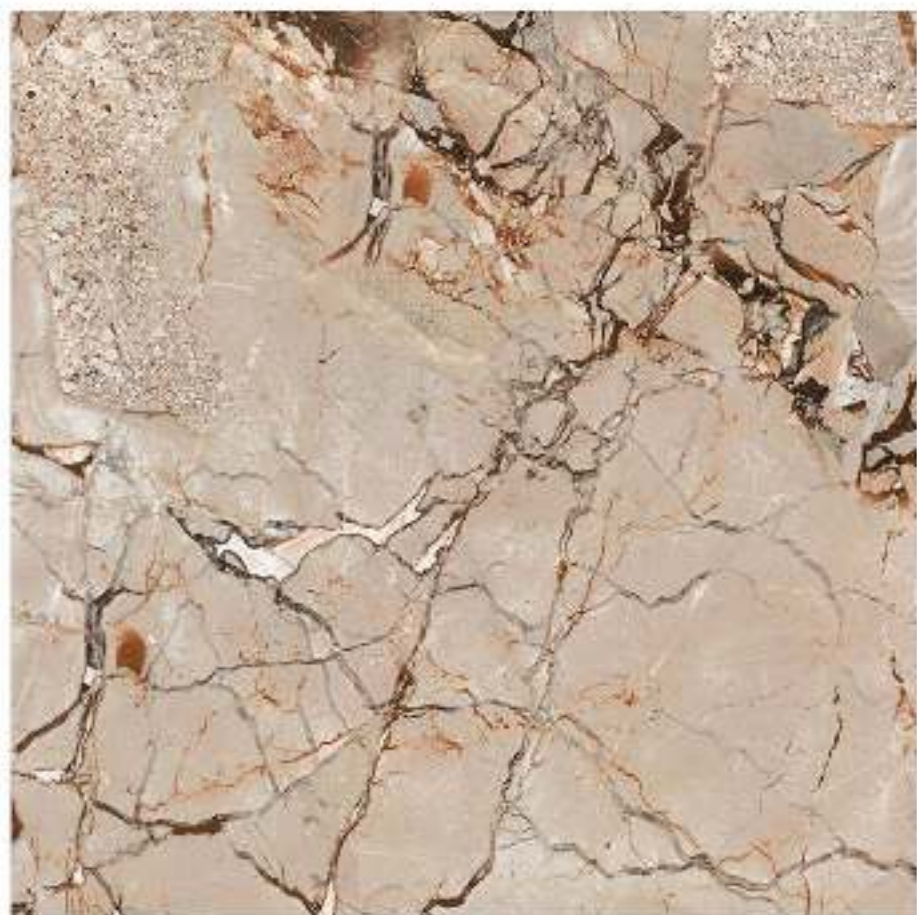

RAIN FOREST

Glazed Vitrified Tiles

60x60cm / High Gloss Finish