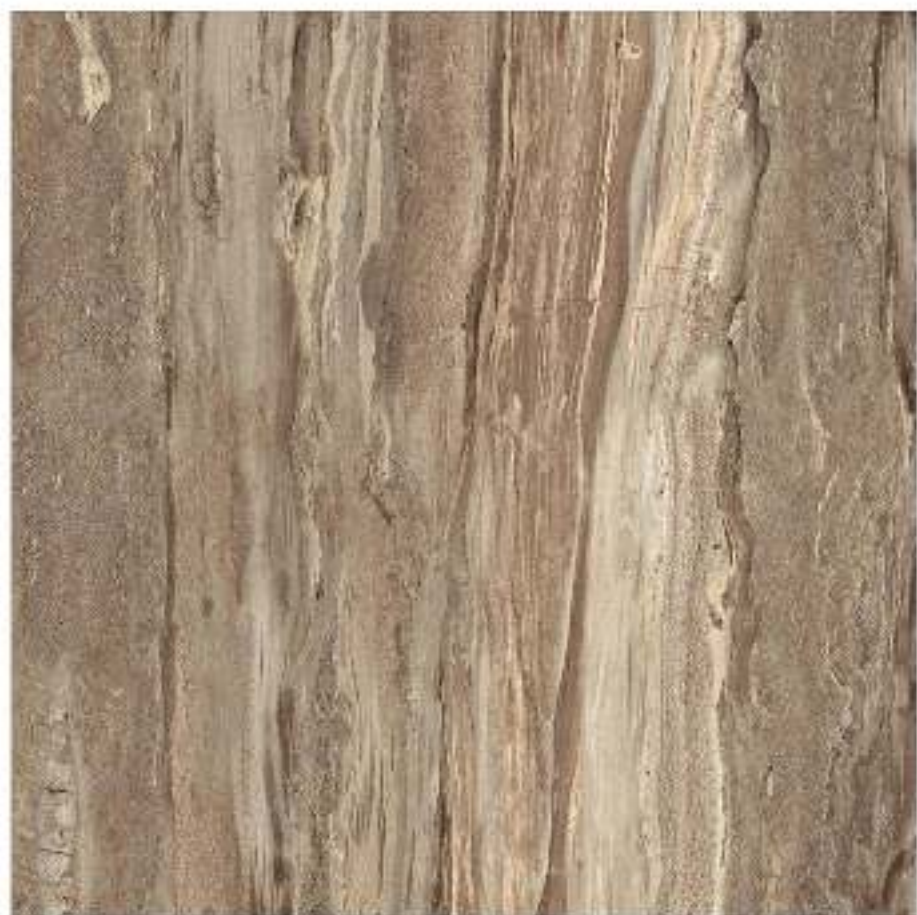

High Durability

advantages

Benware[®]
— CERAMIK —

natural elegance

GLAZED VITRIFIED TILES

60x60 cm | High Gloss Finish

TORONTO MARRON

Glazed Vitrified Tiles