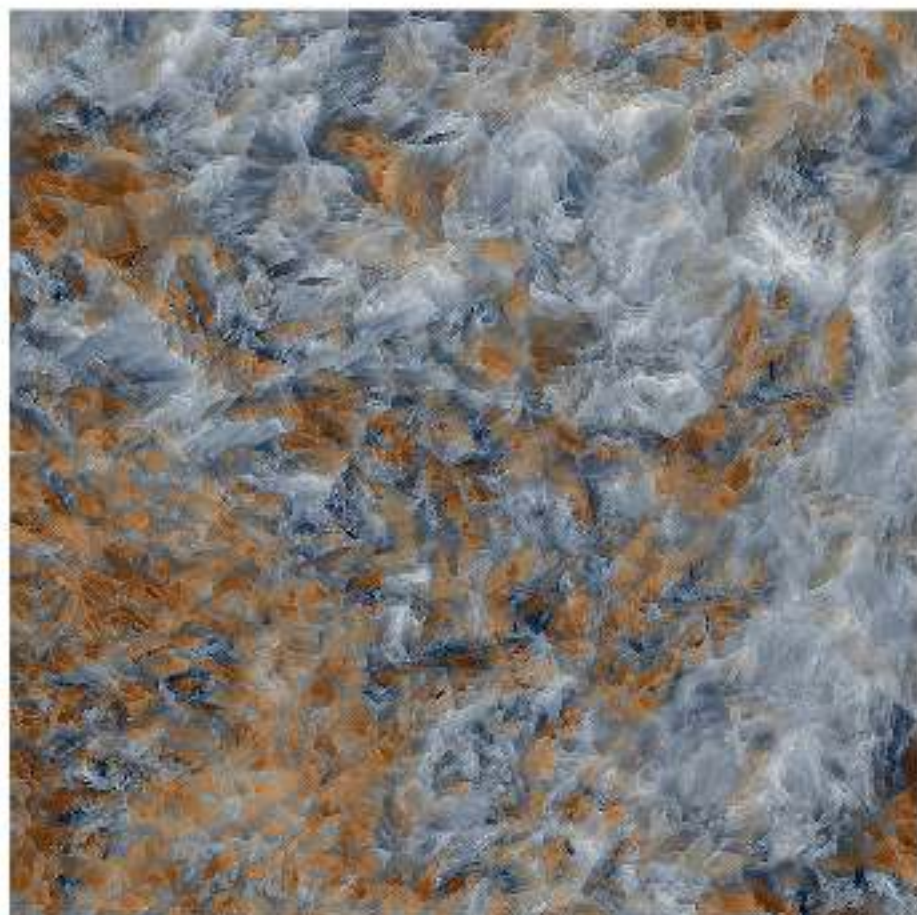

Glazed Vitrified Tiles

60x60cm / High Gloss Finish

ELVINE ONYX

Glazed Vitrified Tiles

60x60cm / High Gloss Finish

IMPERIAL GOLD

Glazed Vitrified Tiles

60x60cm / High Gloss Finish