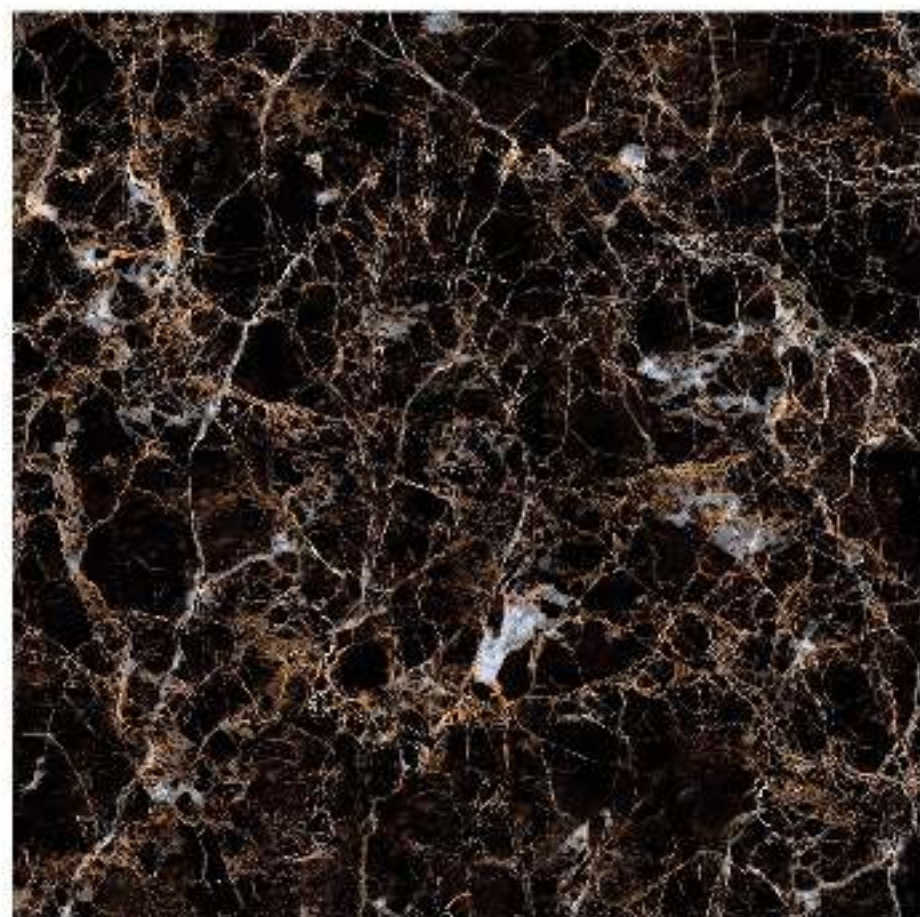

60x60cm / High Gloss Finish

GREDA BLACK

Glazed Vitrified Tiles

60x60cm / High Gloss Finish

HARMONY BROWN

Glazed Vitrified Tiles

60x60cm / High Gloss Finish

INVISIBLE BLACK