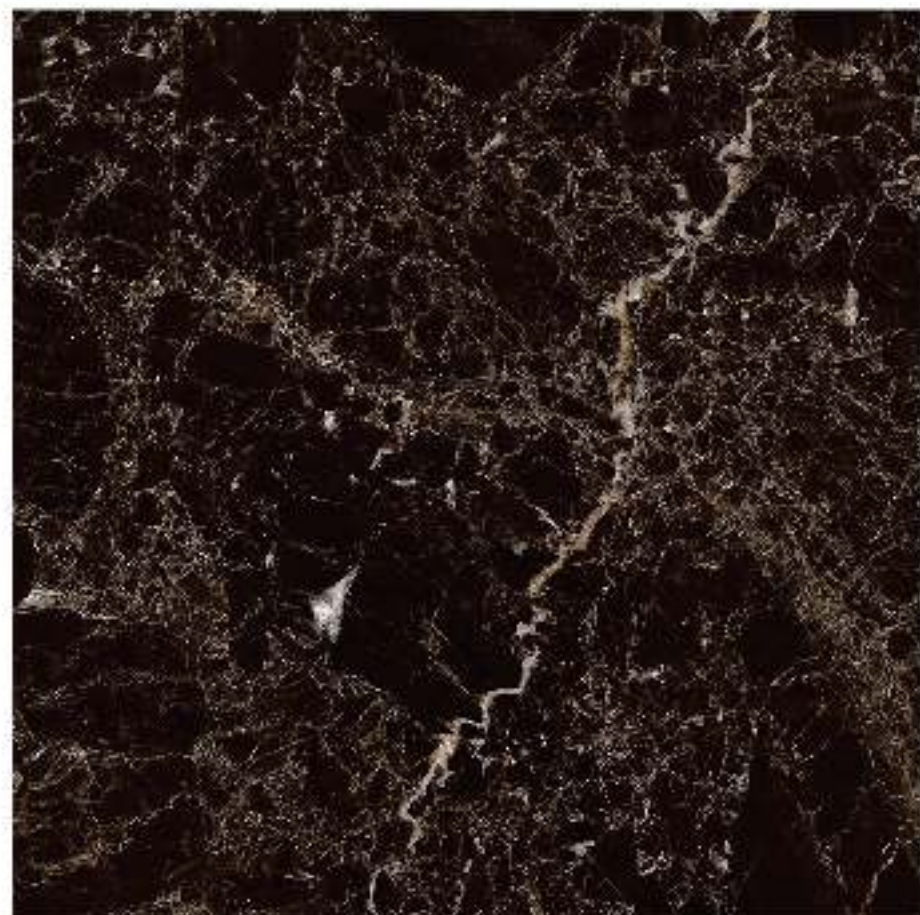

RIVER BROWN

Glazed Vitrified Tiles

60x60cm / High Gloss Finish