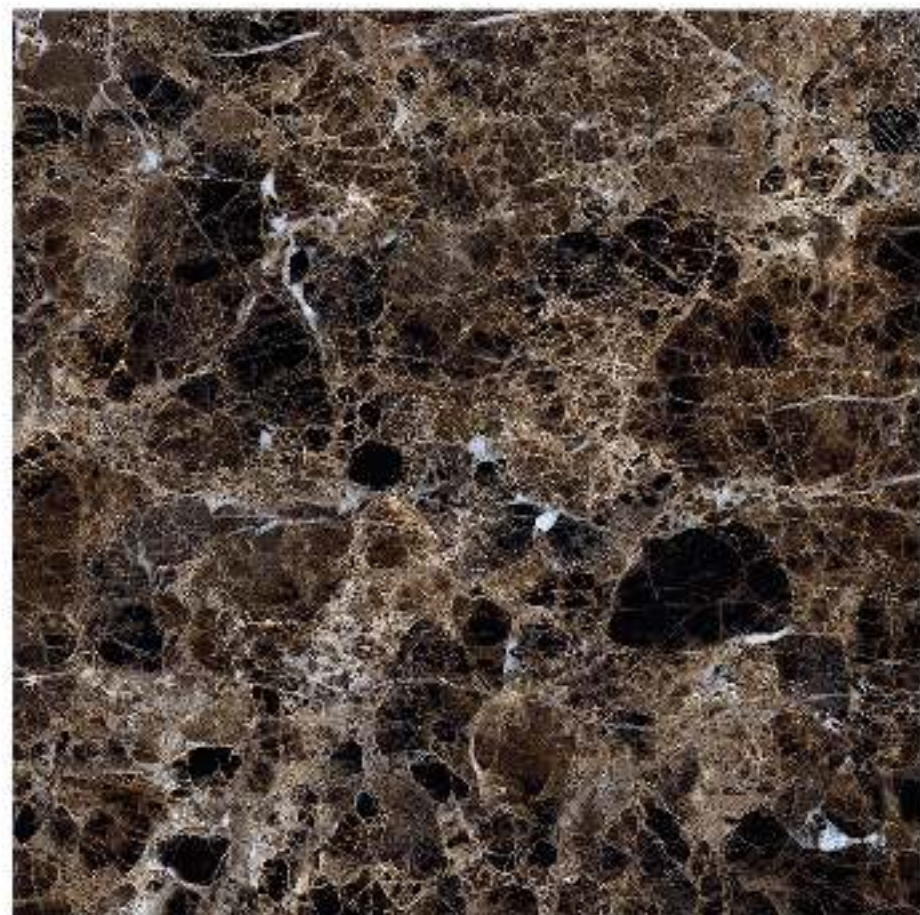

ORCHID WOOD

Glazed Vitrified Tiles

60x60cm / High Gloss Finish

OROBICO SNOW

Glazed Vitrified Tiles

60x60cm / High Gloss Finish

OXFORD CHOCO

Glazed Vitrified Tiles