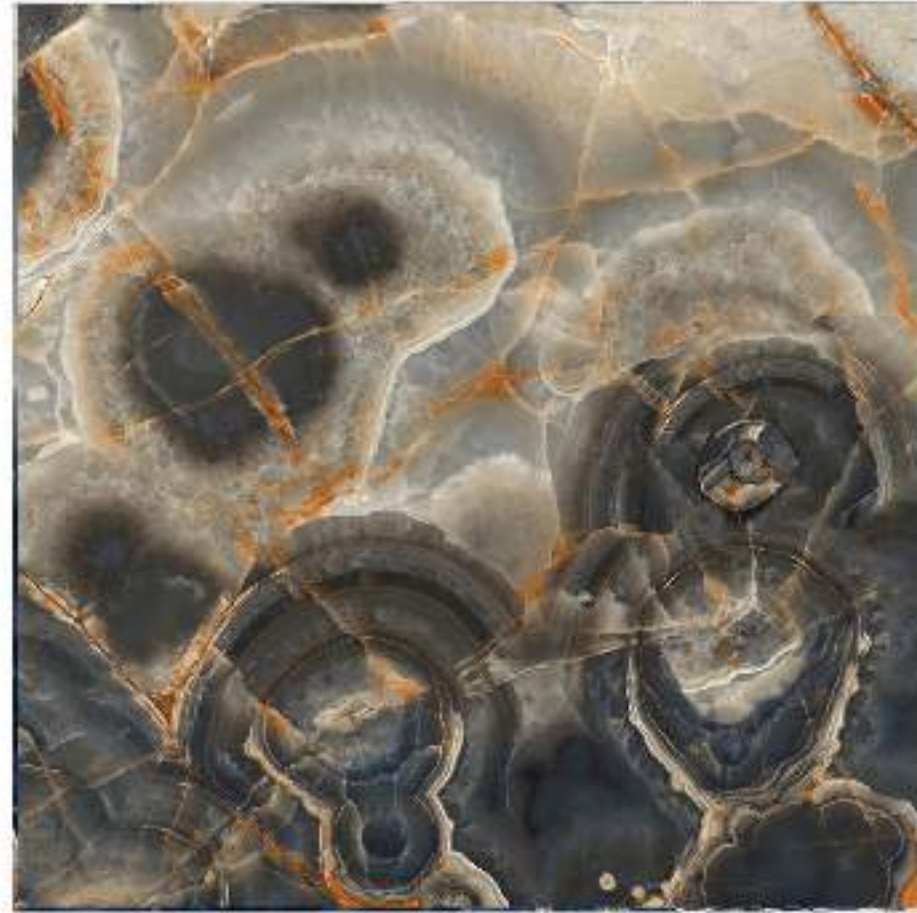

Glazed Vitrified Tiles

60x60cm / High Gloss Finish

ELVINE ONYX

Glazed Vitrified Tiles

60x60cm / High Gloss Finish

IMPERIAL GOLD

Glazed Vitrified Tiles

60x60cm / High Gloss Finish