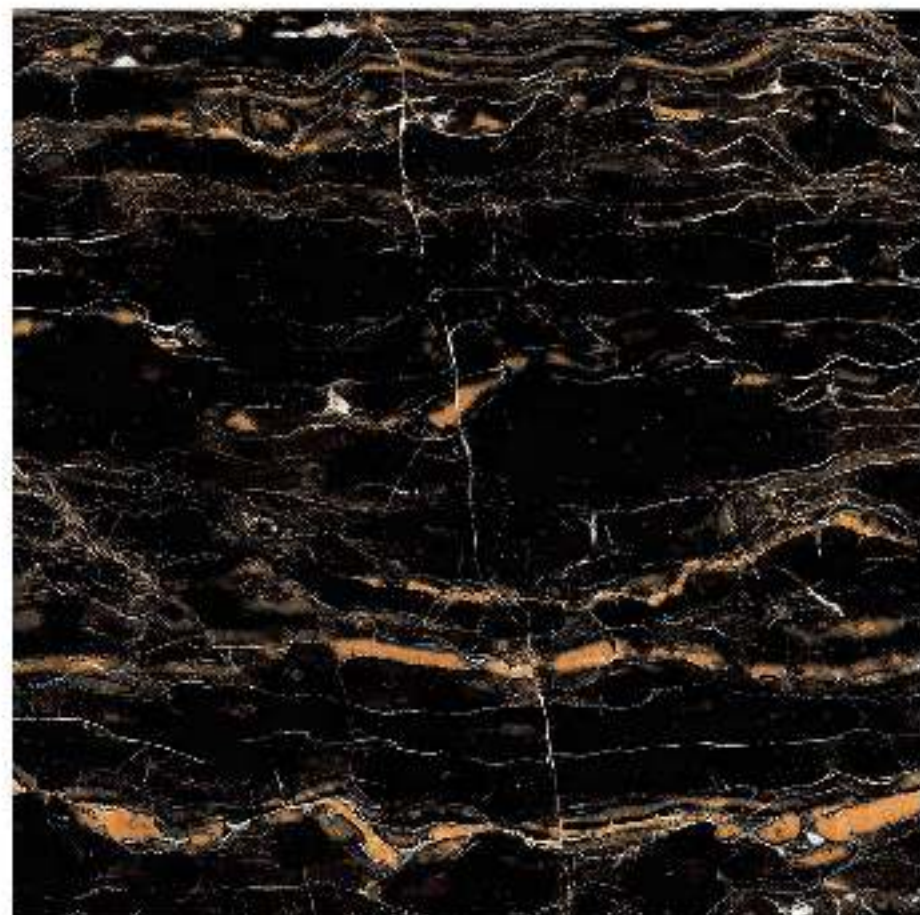

Glazed Vitrified Tiles

60x60cm / High Gloss Finish

Benware[®]
— CERAMIK

BEAUTY BLACK

Glazed Vitrified Tiles

60x60cm / High Gloss Finish

BOSTON BLACK

Glazed Vitrified Tiles