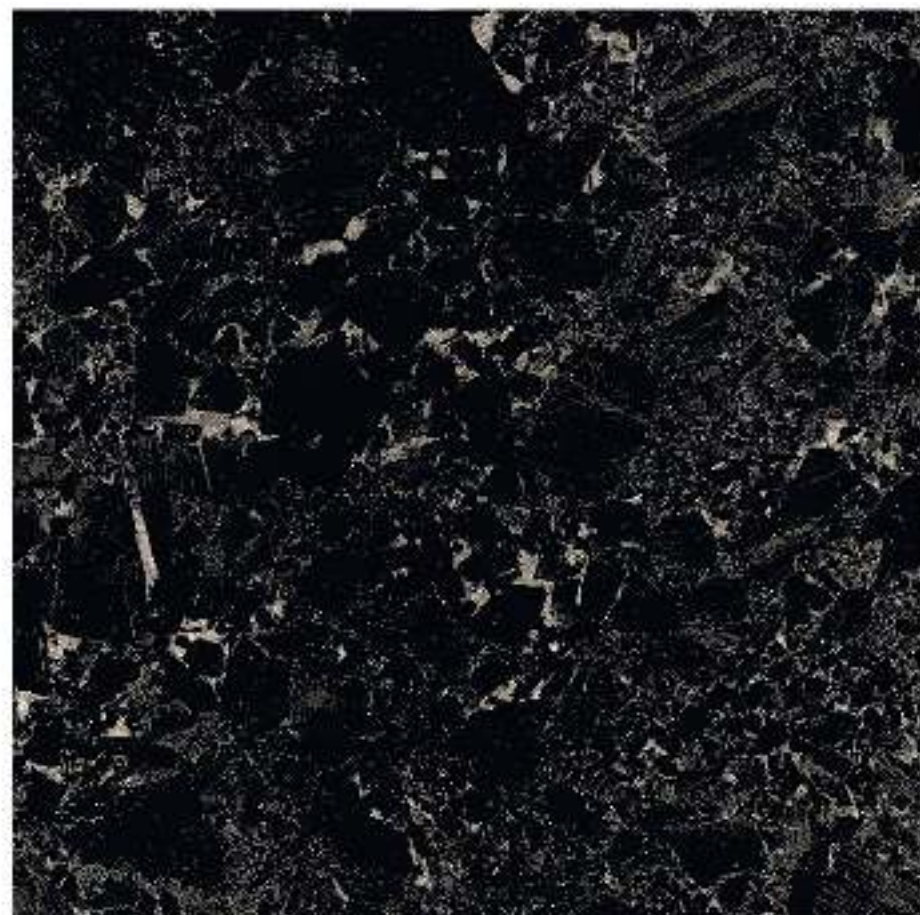

Glazed Vitrified Tiles

60x60cm / High Gloss Finish

RIVER BLACK

Glazed Vitrified Tiles

60x60cm / High Gloss Finish

ROSSO LEVANTO

Glazed Vitrified Tiles

60x60cm / High Gloss Finish