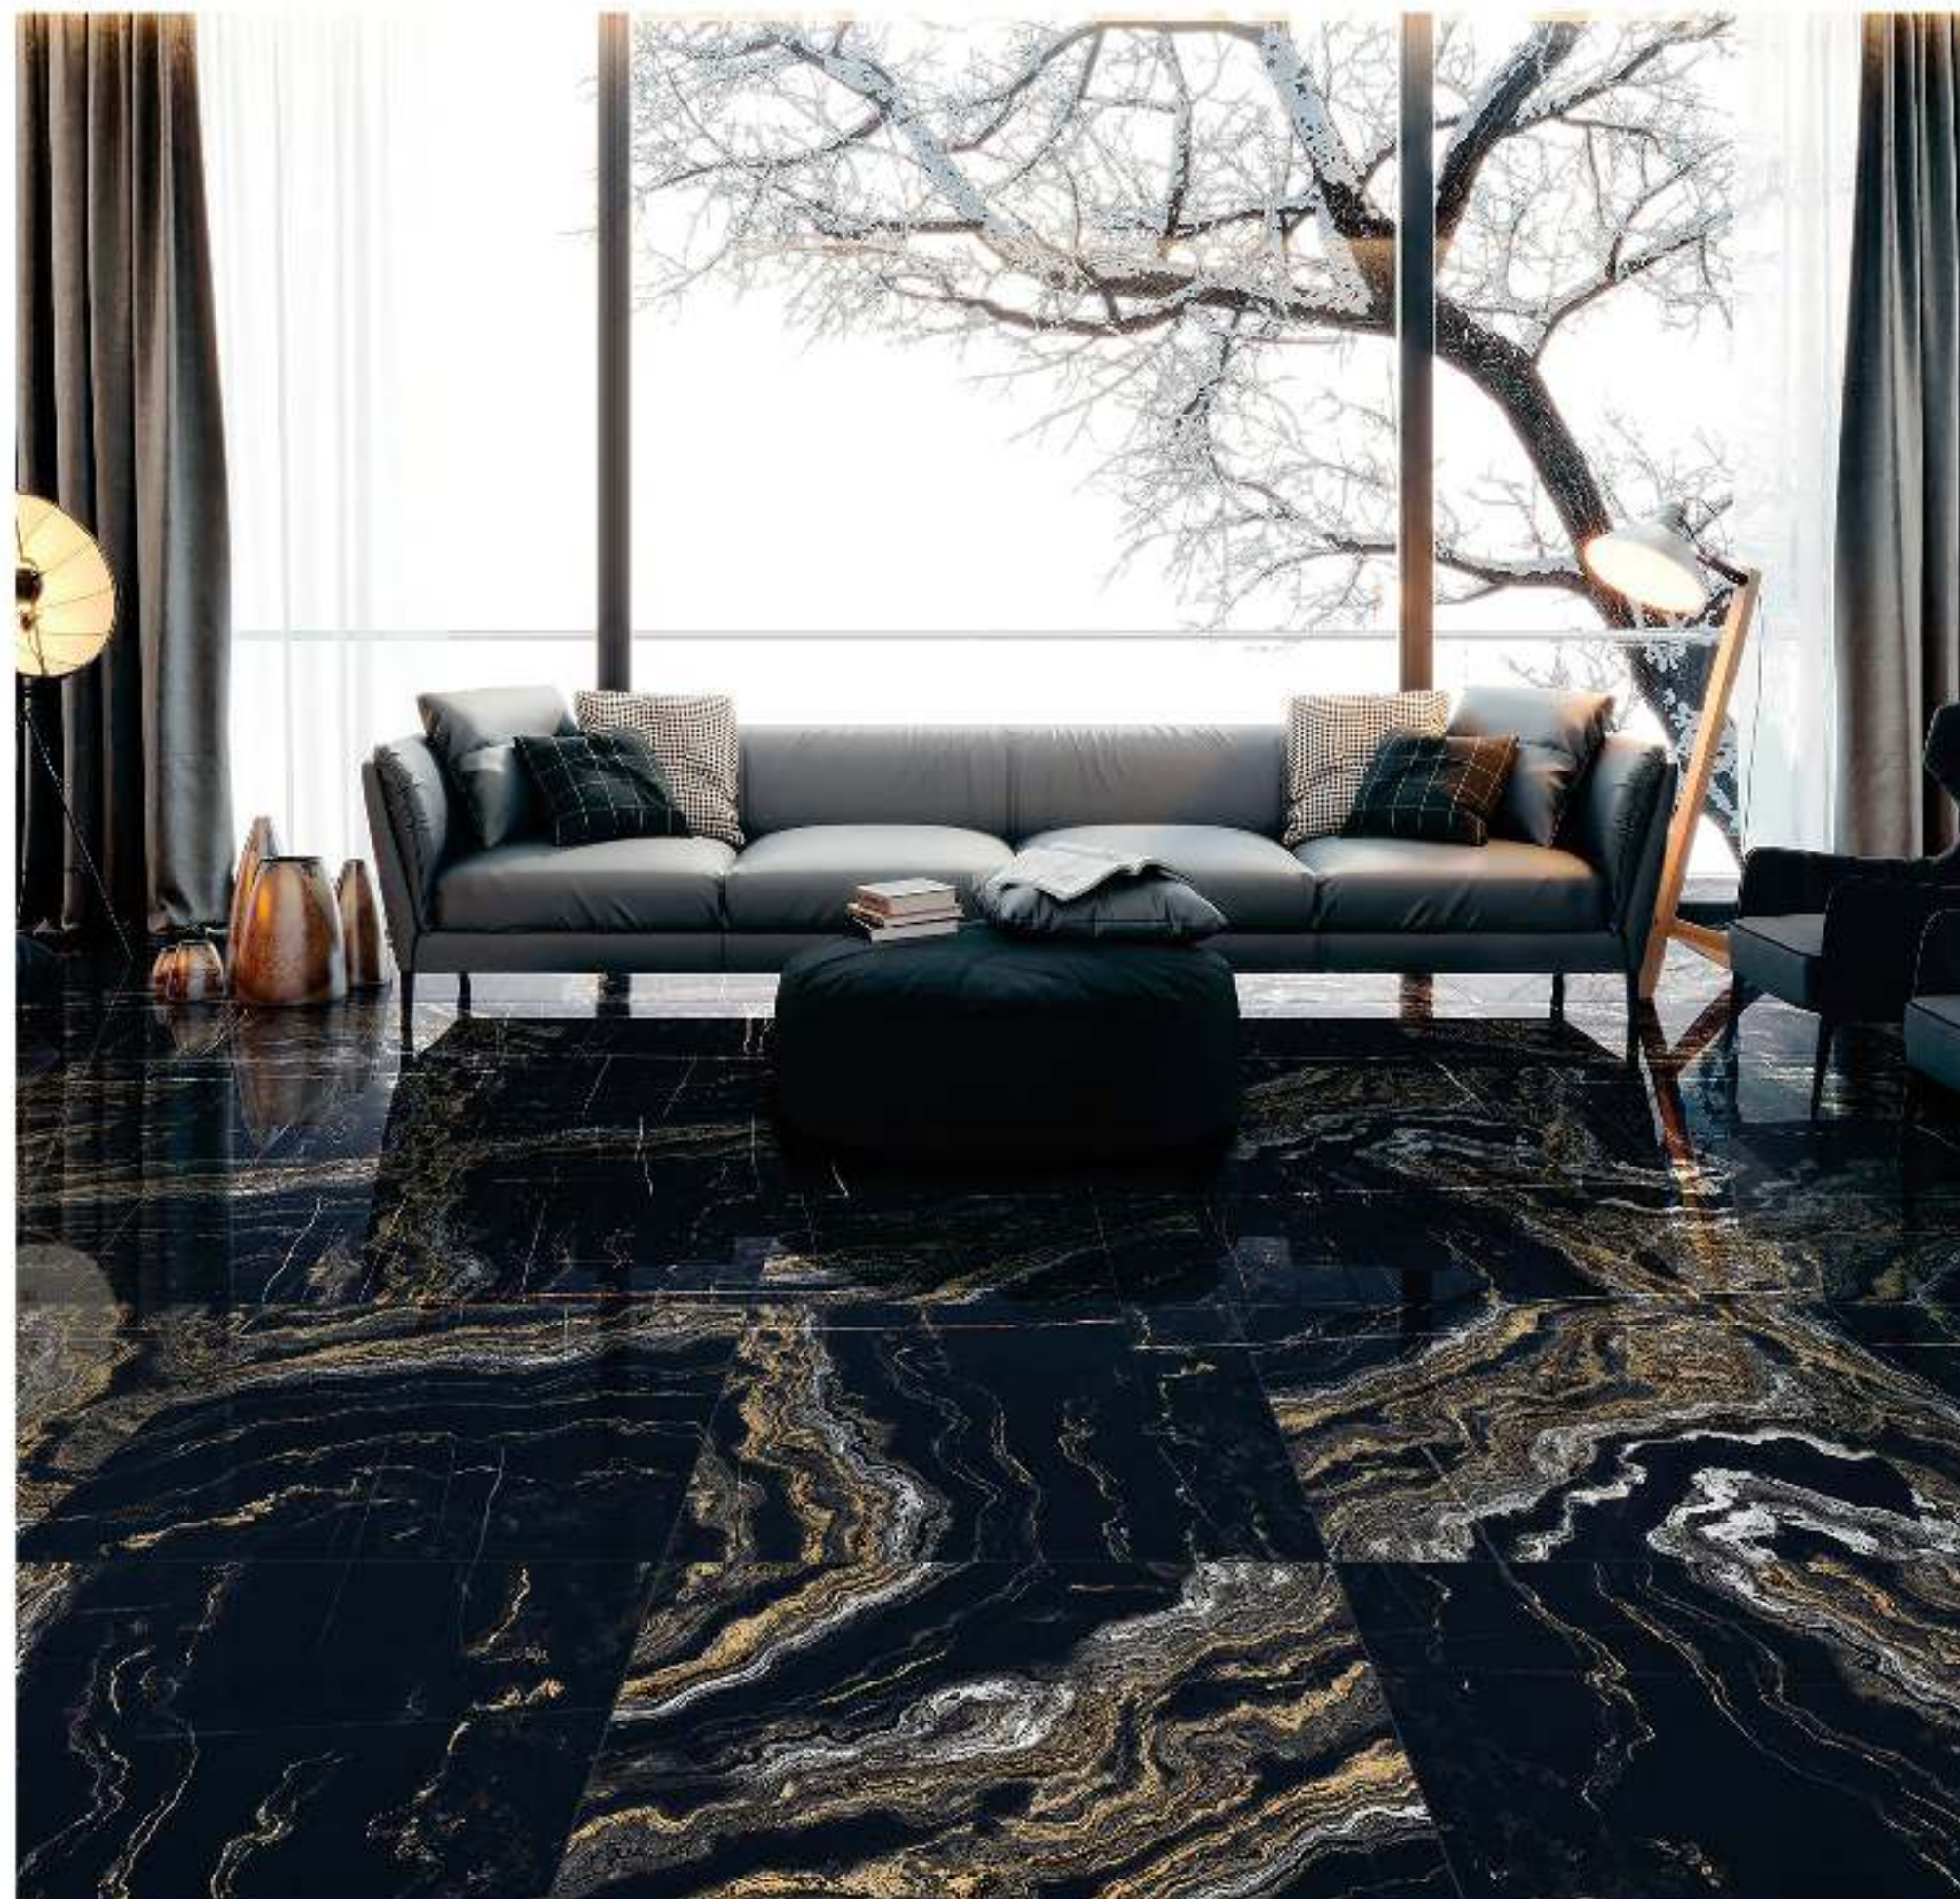

INVISIBLE BLACK

Glazed Vitrified Tiles