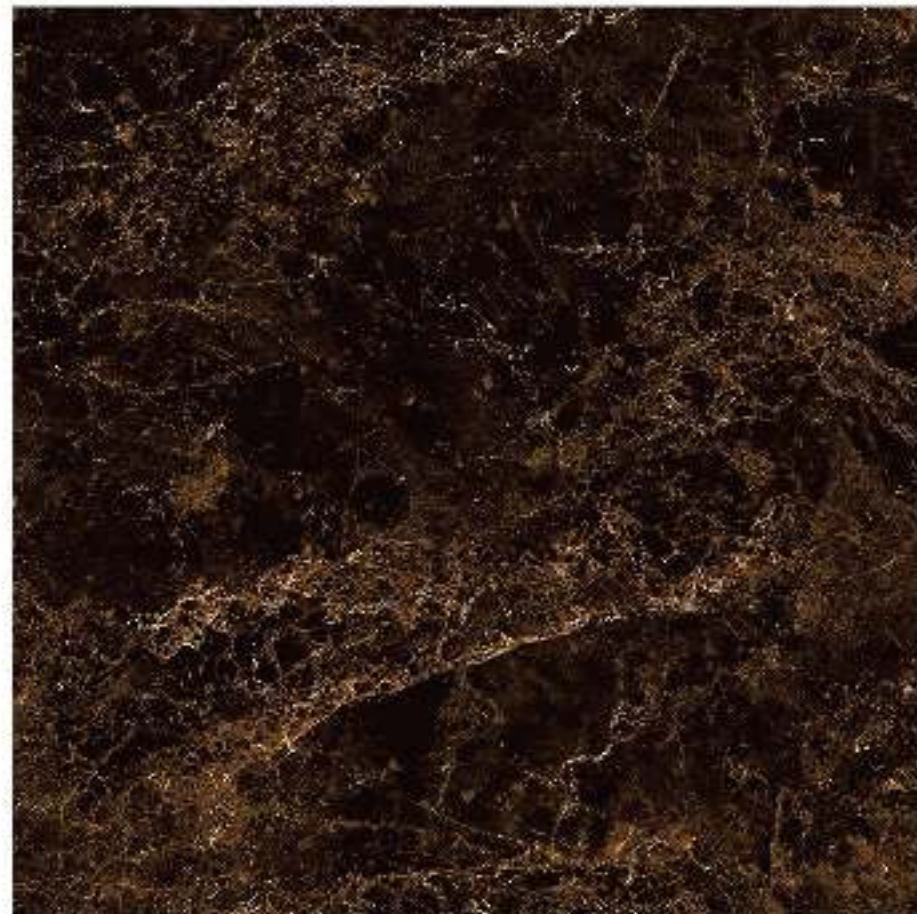

Glazed Vitrified Tiles

60x60cm / High Gloss Finish

Benware[®]
CERAMIK

TUSCAN CHOCO

Glazed Vitrified Tiles

60x60cm / High Gloss Finish

TYPHOON GOLD

Glazed Vitrified Tiles