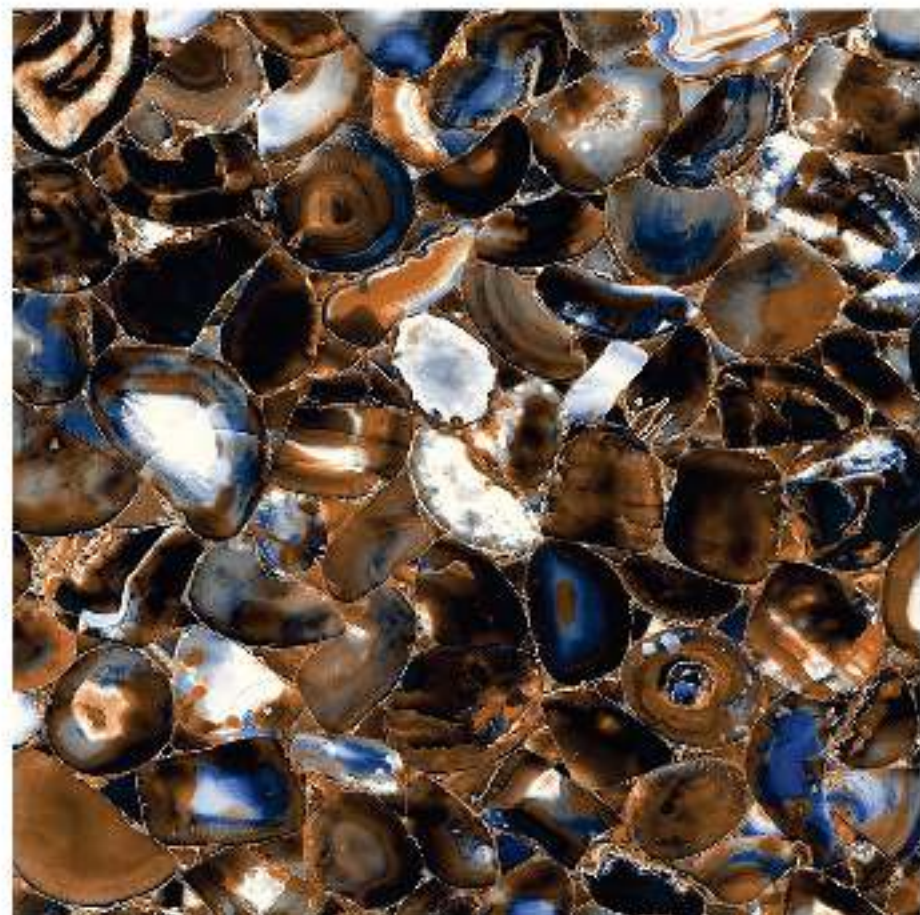

VIVANTO PEARL

Glazed Vitrified Tiles

60x60cm / High Gloss Finish