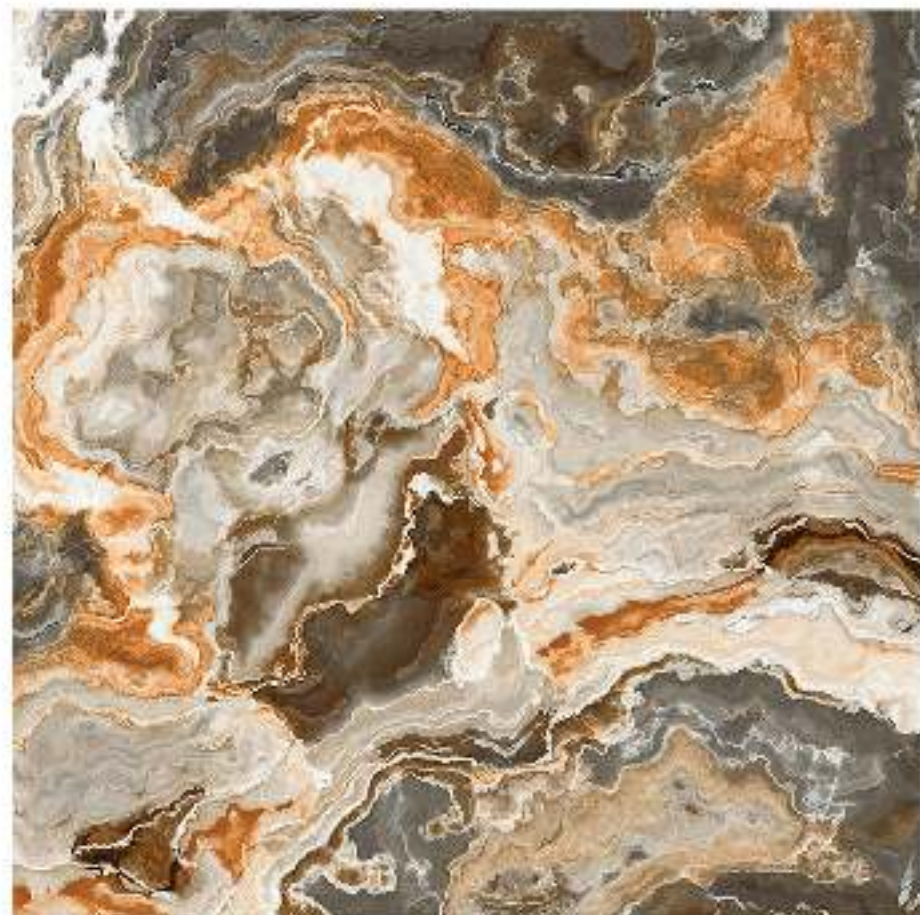

Glazed Vitrified Tiles

60x60cm / High Gloss Finish

Benware[®]
CERAMIK

TUSCAN CHOCO

Glazed Vitrified Tiles

60x60cm / High Gloss Finish

TYPHOON GOLD

Glazed Vitrified Tiles