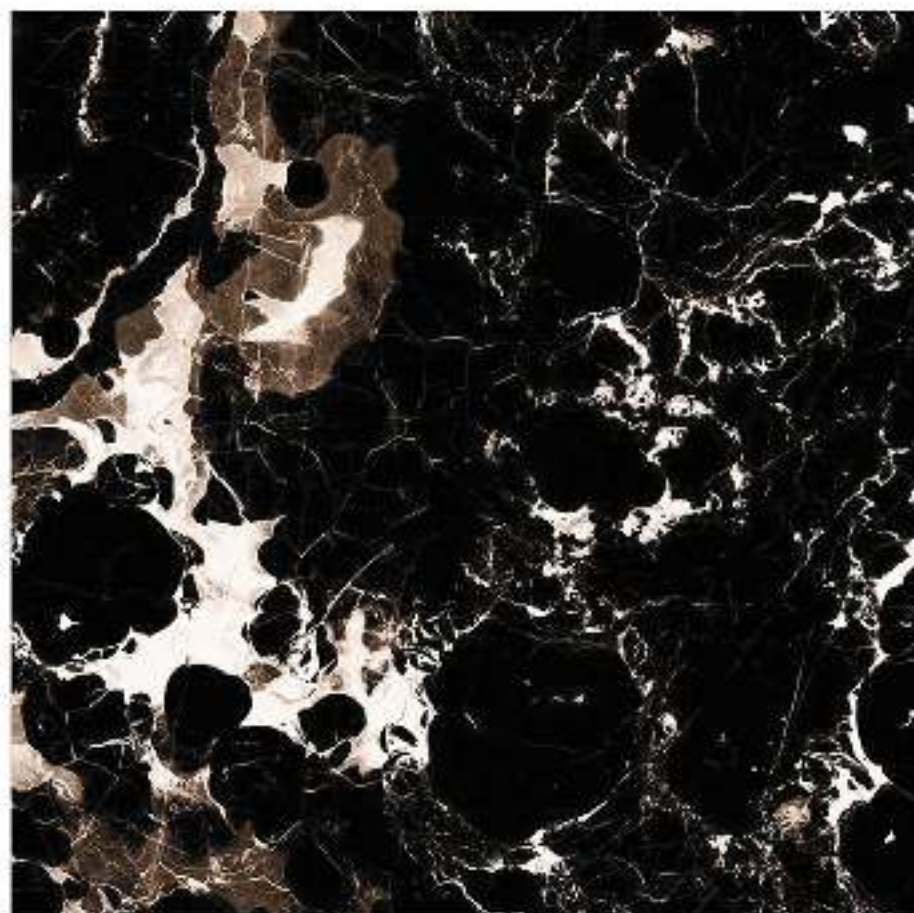

Glazed Vitrified Tiles

60x60cm / High Gloss Finish

Benware[®]
CERAMIK

OCEAN BLACK

Glazed Vitrified Tiles

60x60cm / High Gloss Finish

Benware[®]
CERAMIK

GALAXY BLACK