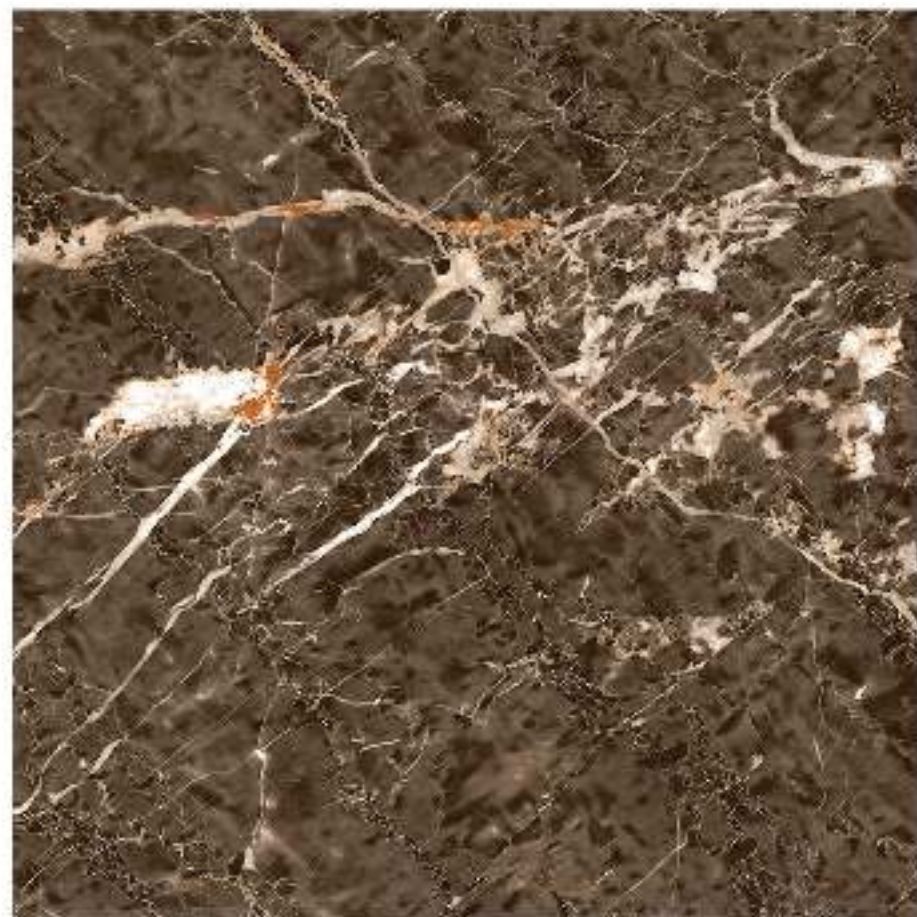

60x60cm / High Gloss Finish

VIVANTO PEARL

Glazed Vitrified Tiles

60x60cm / High Gloss Finish

WILLIAM BROWN

Glazed Vitrified Tiles

60x60cm / High Gloss Finish

Benware[®]
— CERAMIK —