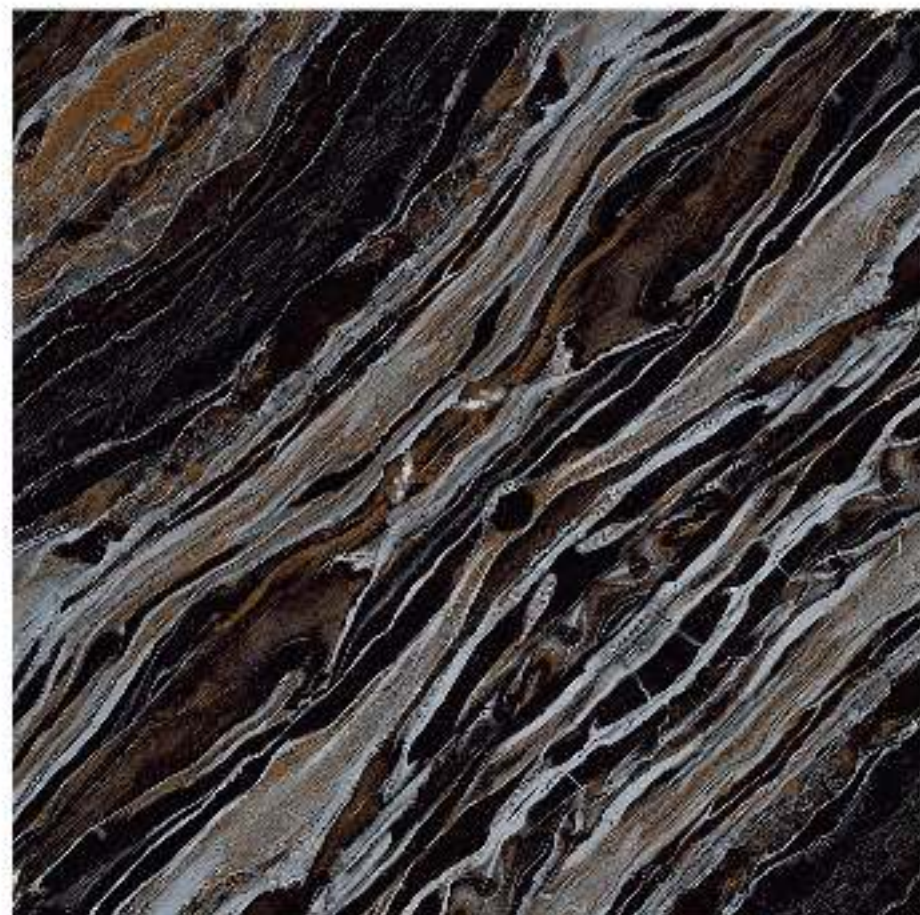

ROYAL ONYX

Glazed Vitrified Tiles

60x60cm / High Glossy Finish

Benware[®]
—  — CERAMIK

HGVT BLACK BOOKMATCH SERIES

the marvelous

60X60CΠΠ

GLAZED VITRIFIED TILES

ALMANDINE ONYX

Glazed Vitrified Tiles

60x60cm / High Glossy Finish

CHARCOAL ASH

Glazed Vitrified Tiles

60x60cm / High Glossy Finish

www.benware.in