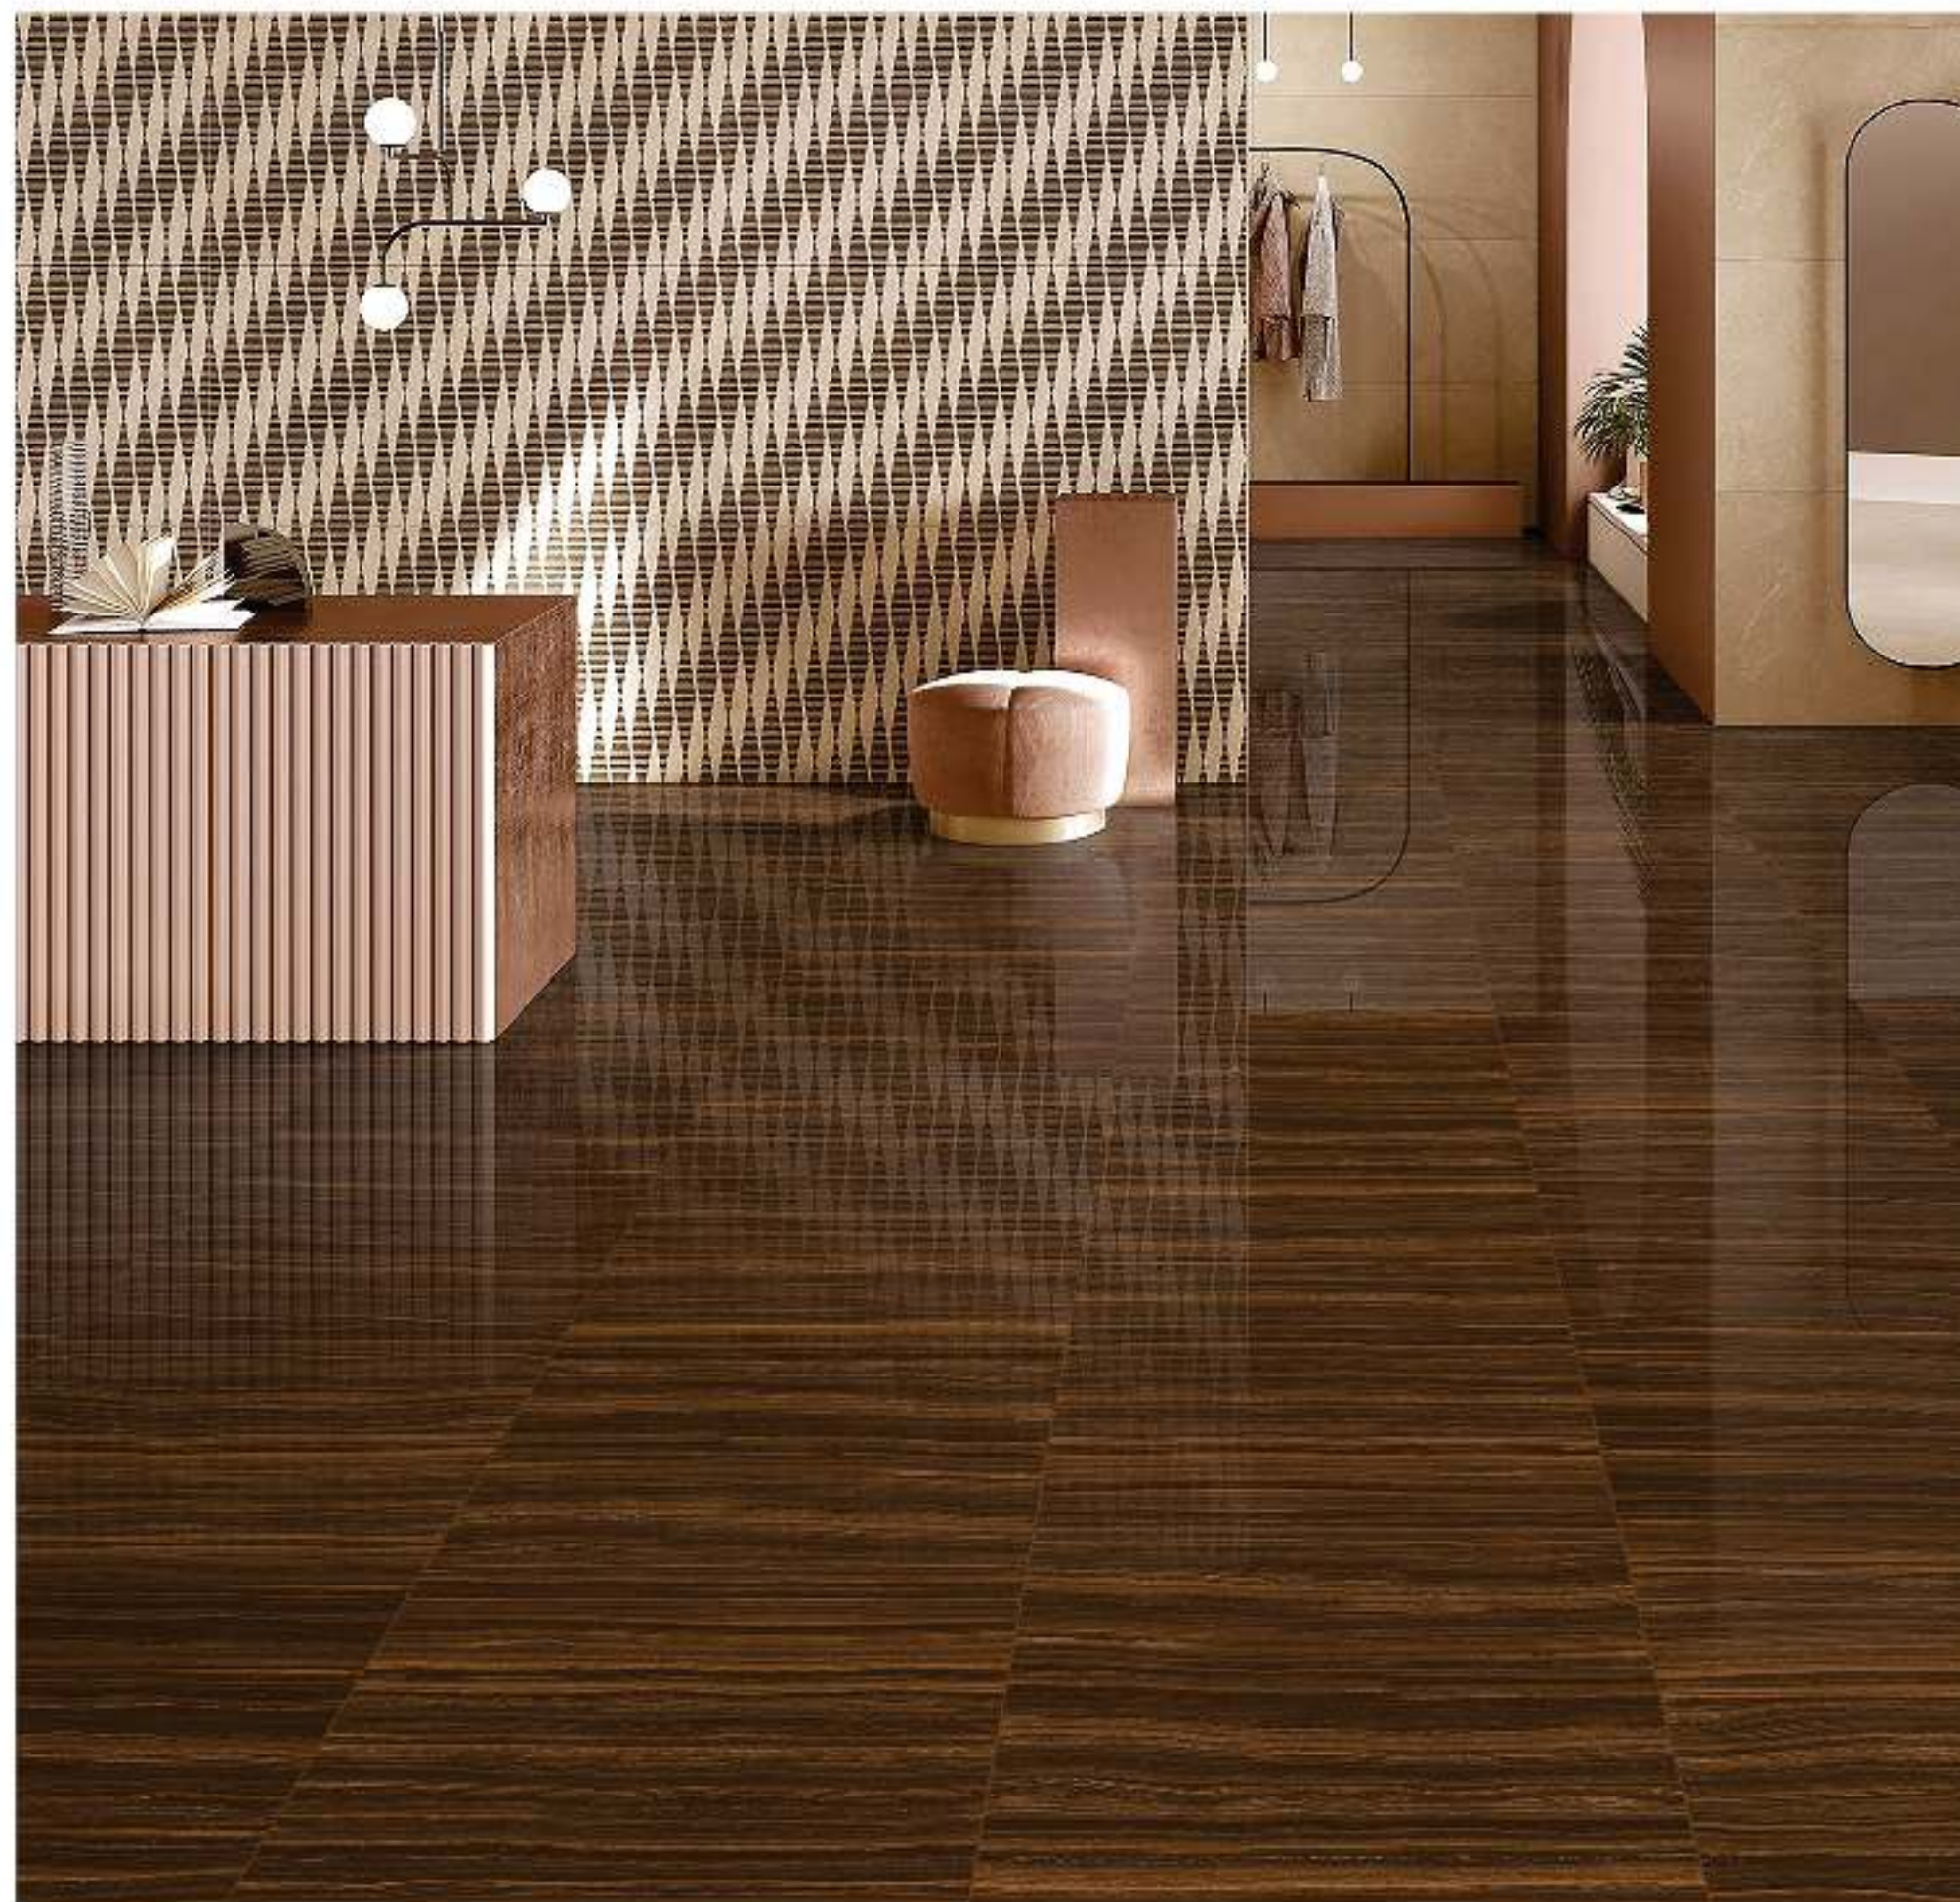

60x60cm / High Gloss Finish

DESSERT SKY

Glazed Vitrified Tiles

60x60cm / High Gloss Finish

EARTH GRAND

Glazed Vitrified Tiles

60x60cm / High Gloss Finish

EIFFEL BROWN