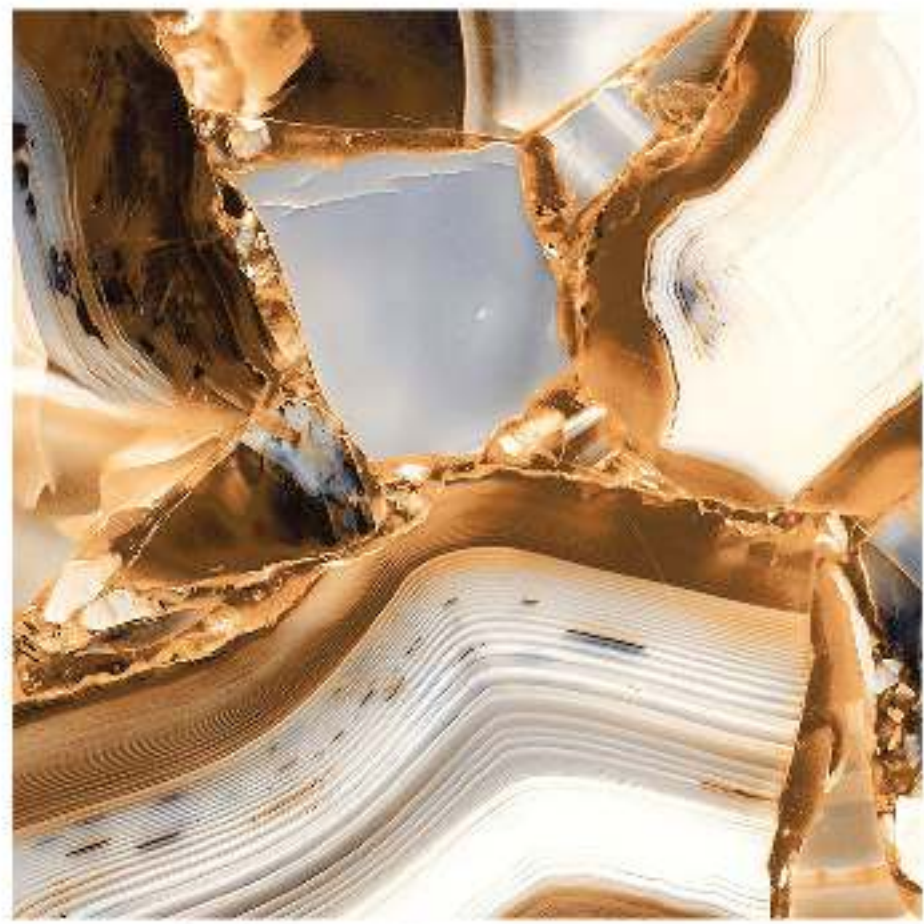

Glazed Vitrified Tiles

60x60cm / High Gloss Finish

MARCO POLO

Glazed Vitrified Tiles

60x60cm / High Gloss Finish

MYSTIQUE BROWN ONYX

Glazed Vitrified Tiles

60x60cm / High Gloss Finish

ORCHID WOOD

Glazed Vitrified Tiles

60x60cm / High Gloss Finish

OROBICO SNOW

Glazed Vitrified Tiles

60x60cm / High Gloss Finish

OXFORD CHOCO

Glazed Vitrified Tiles