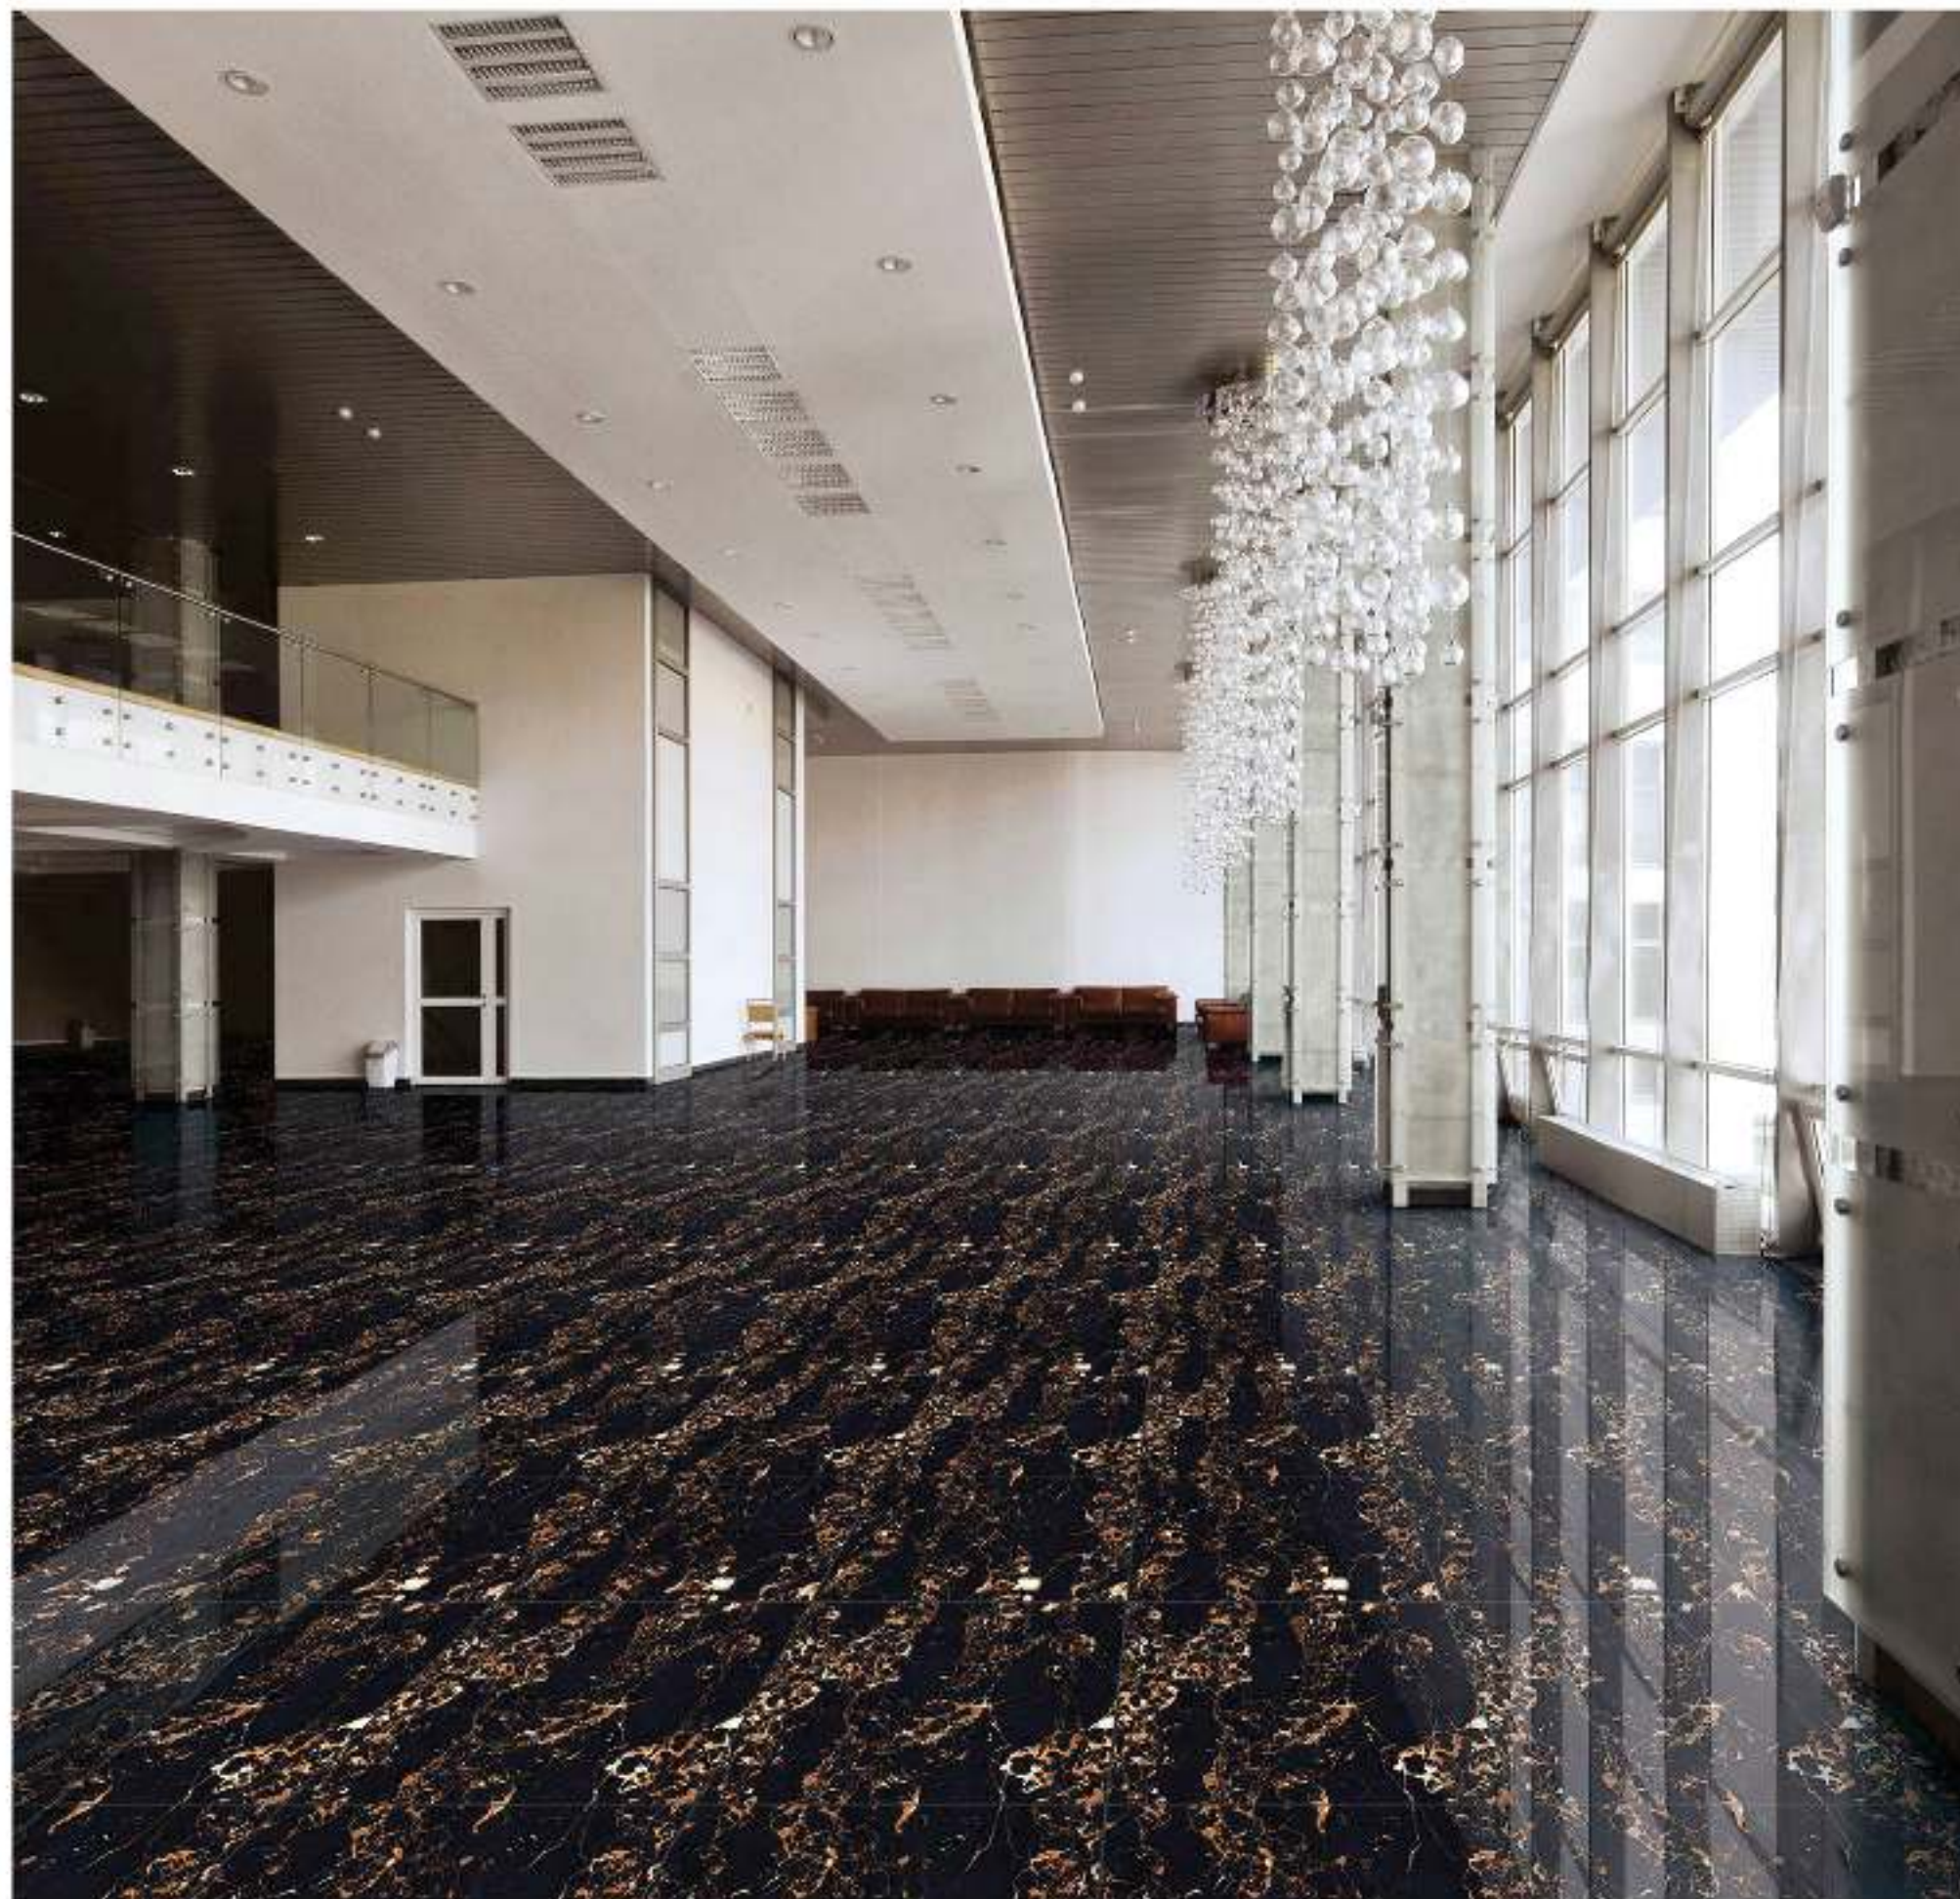

Benware®
CERAMIK