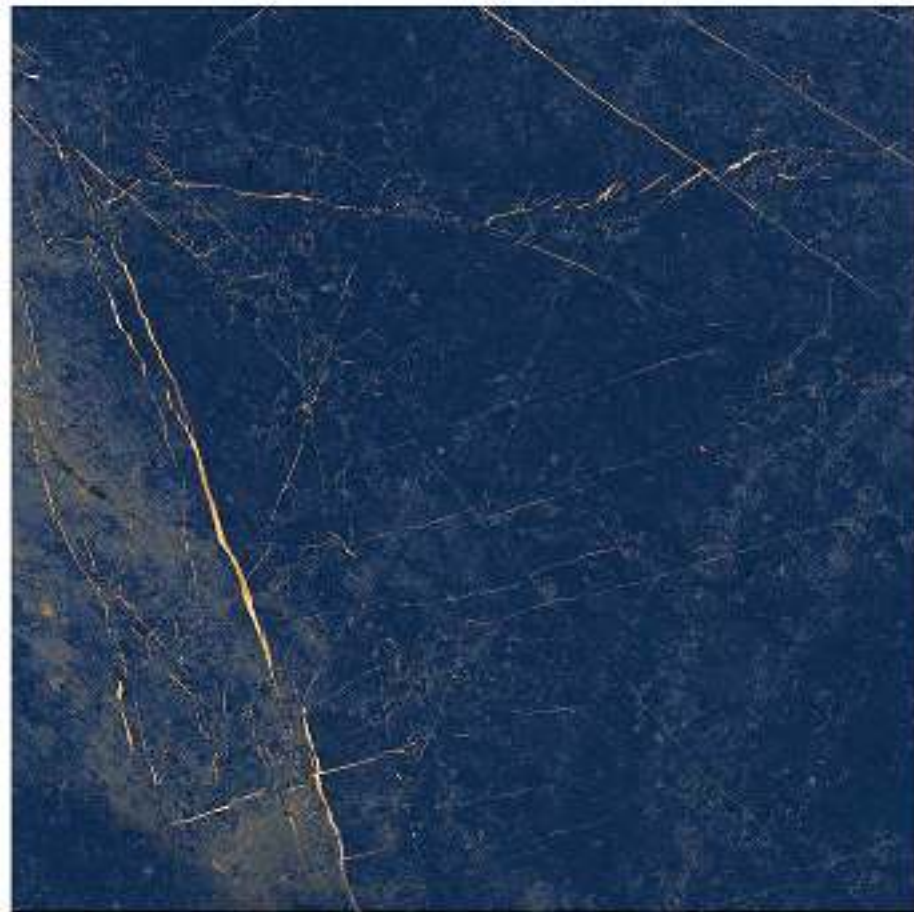

FERO AQUA

Glazed Vitrified Tiles

60x60cm / High Gloss Finish