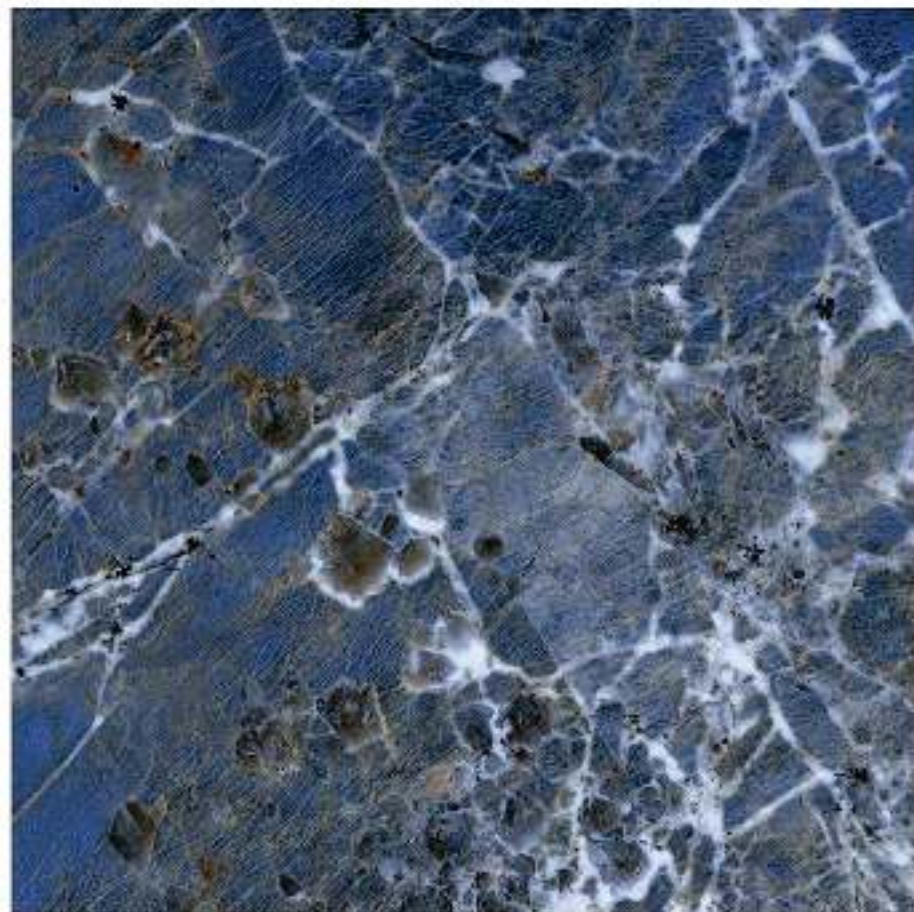

QUERY GRIS

Glazed Vitrified Tiles

60x60cm / High Gloss Finish

AZUL FOREST

Glazed Vitrified Tiles

60x60cm / High Gloss Finish

AZUL NERO

Glazed Vitrified Tiles