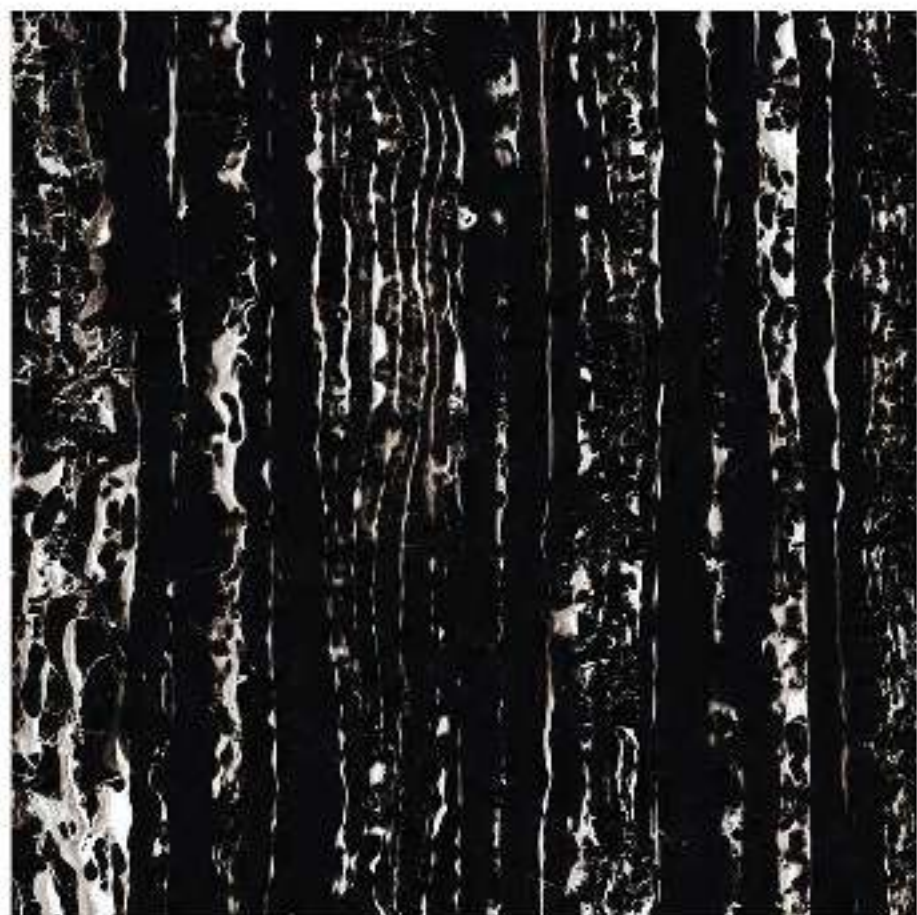

GALAXY BLACK

Glazed Vitrified Tiles

60x60cm / High Gloss Finish