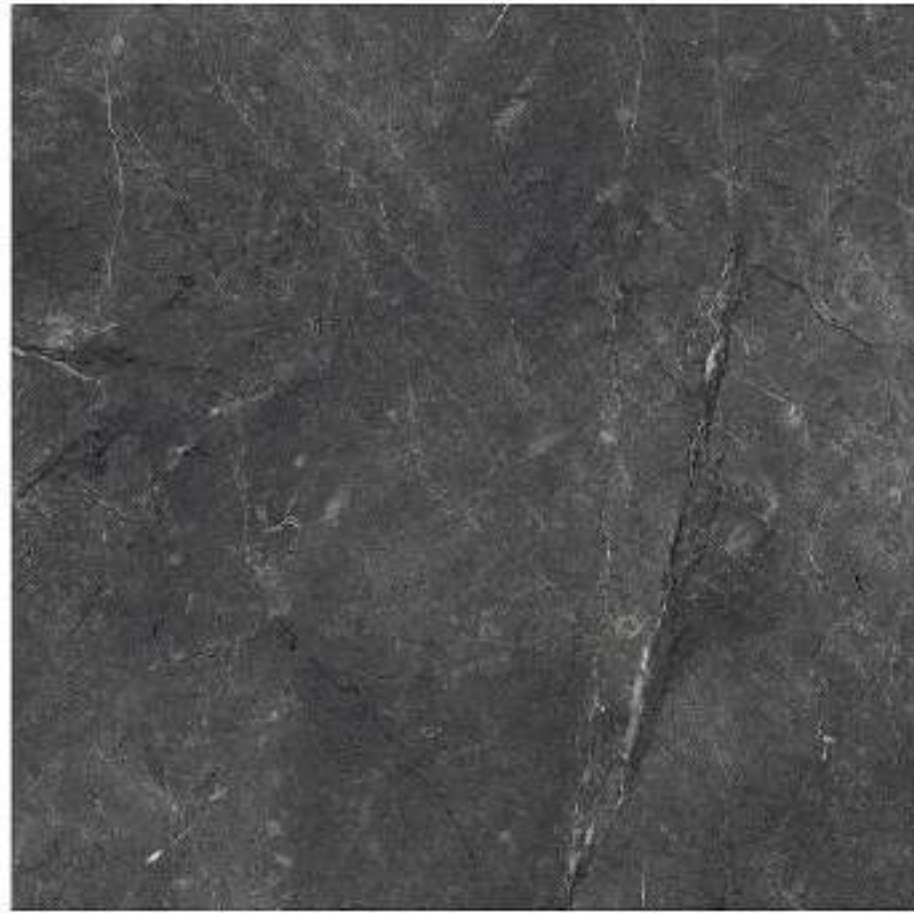

QUERY GRIS

Glazed Vitrified Tiles

60x60cm / High Gloss Finish

AZUL FOREST

Glazed Vitrified Tiles

60x60cm / High Gloss Finish

AZUL NERO

Glazed Vitrified Tiles