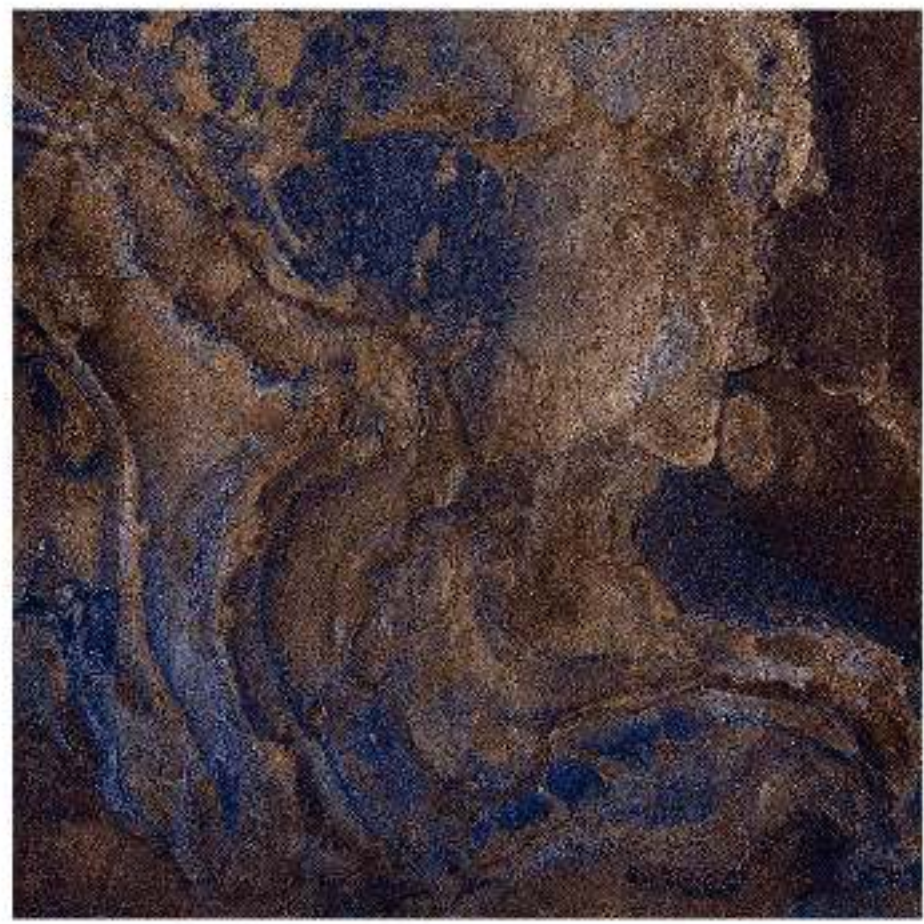

LETIS BLUE STONE

Glazed Vitrified Tiles

60x60cm / High Gloss Finish