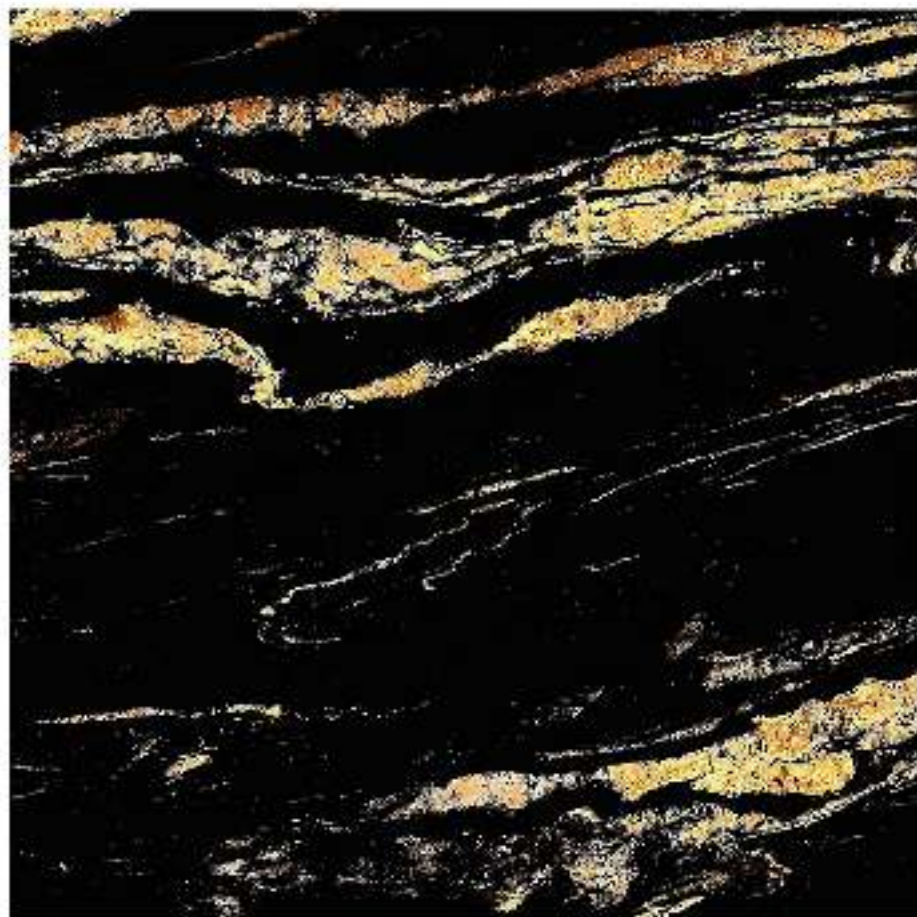

Glazed Vitrified Tiles

60x60cm / High Gloss Finish

RIVER BLACK

Glazed Vitrified Tiles

60x60cm / High Gloss Finish

ROSSO LEVANTO

Glazed Vitrified Tiles

60x60cm / High Gloss Finish