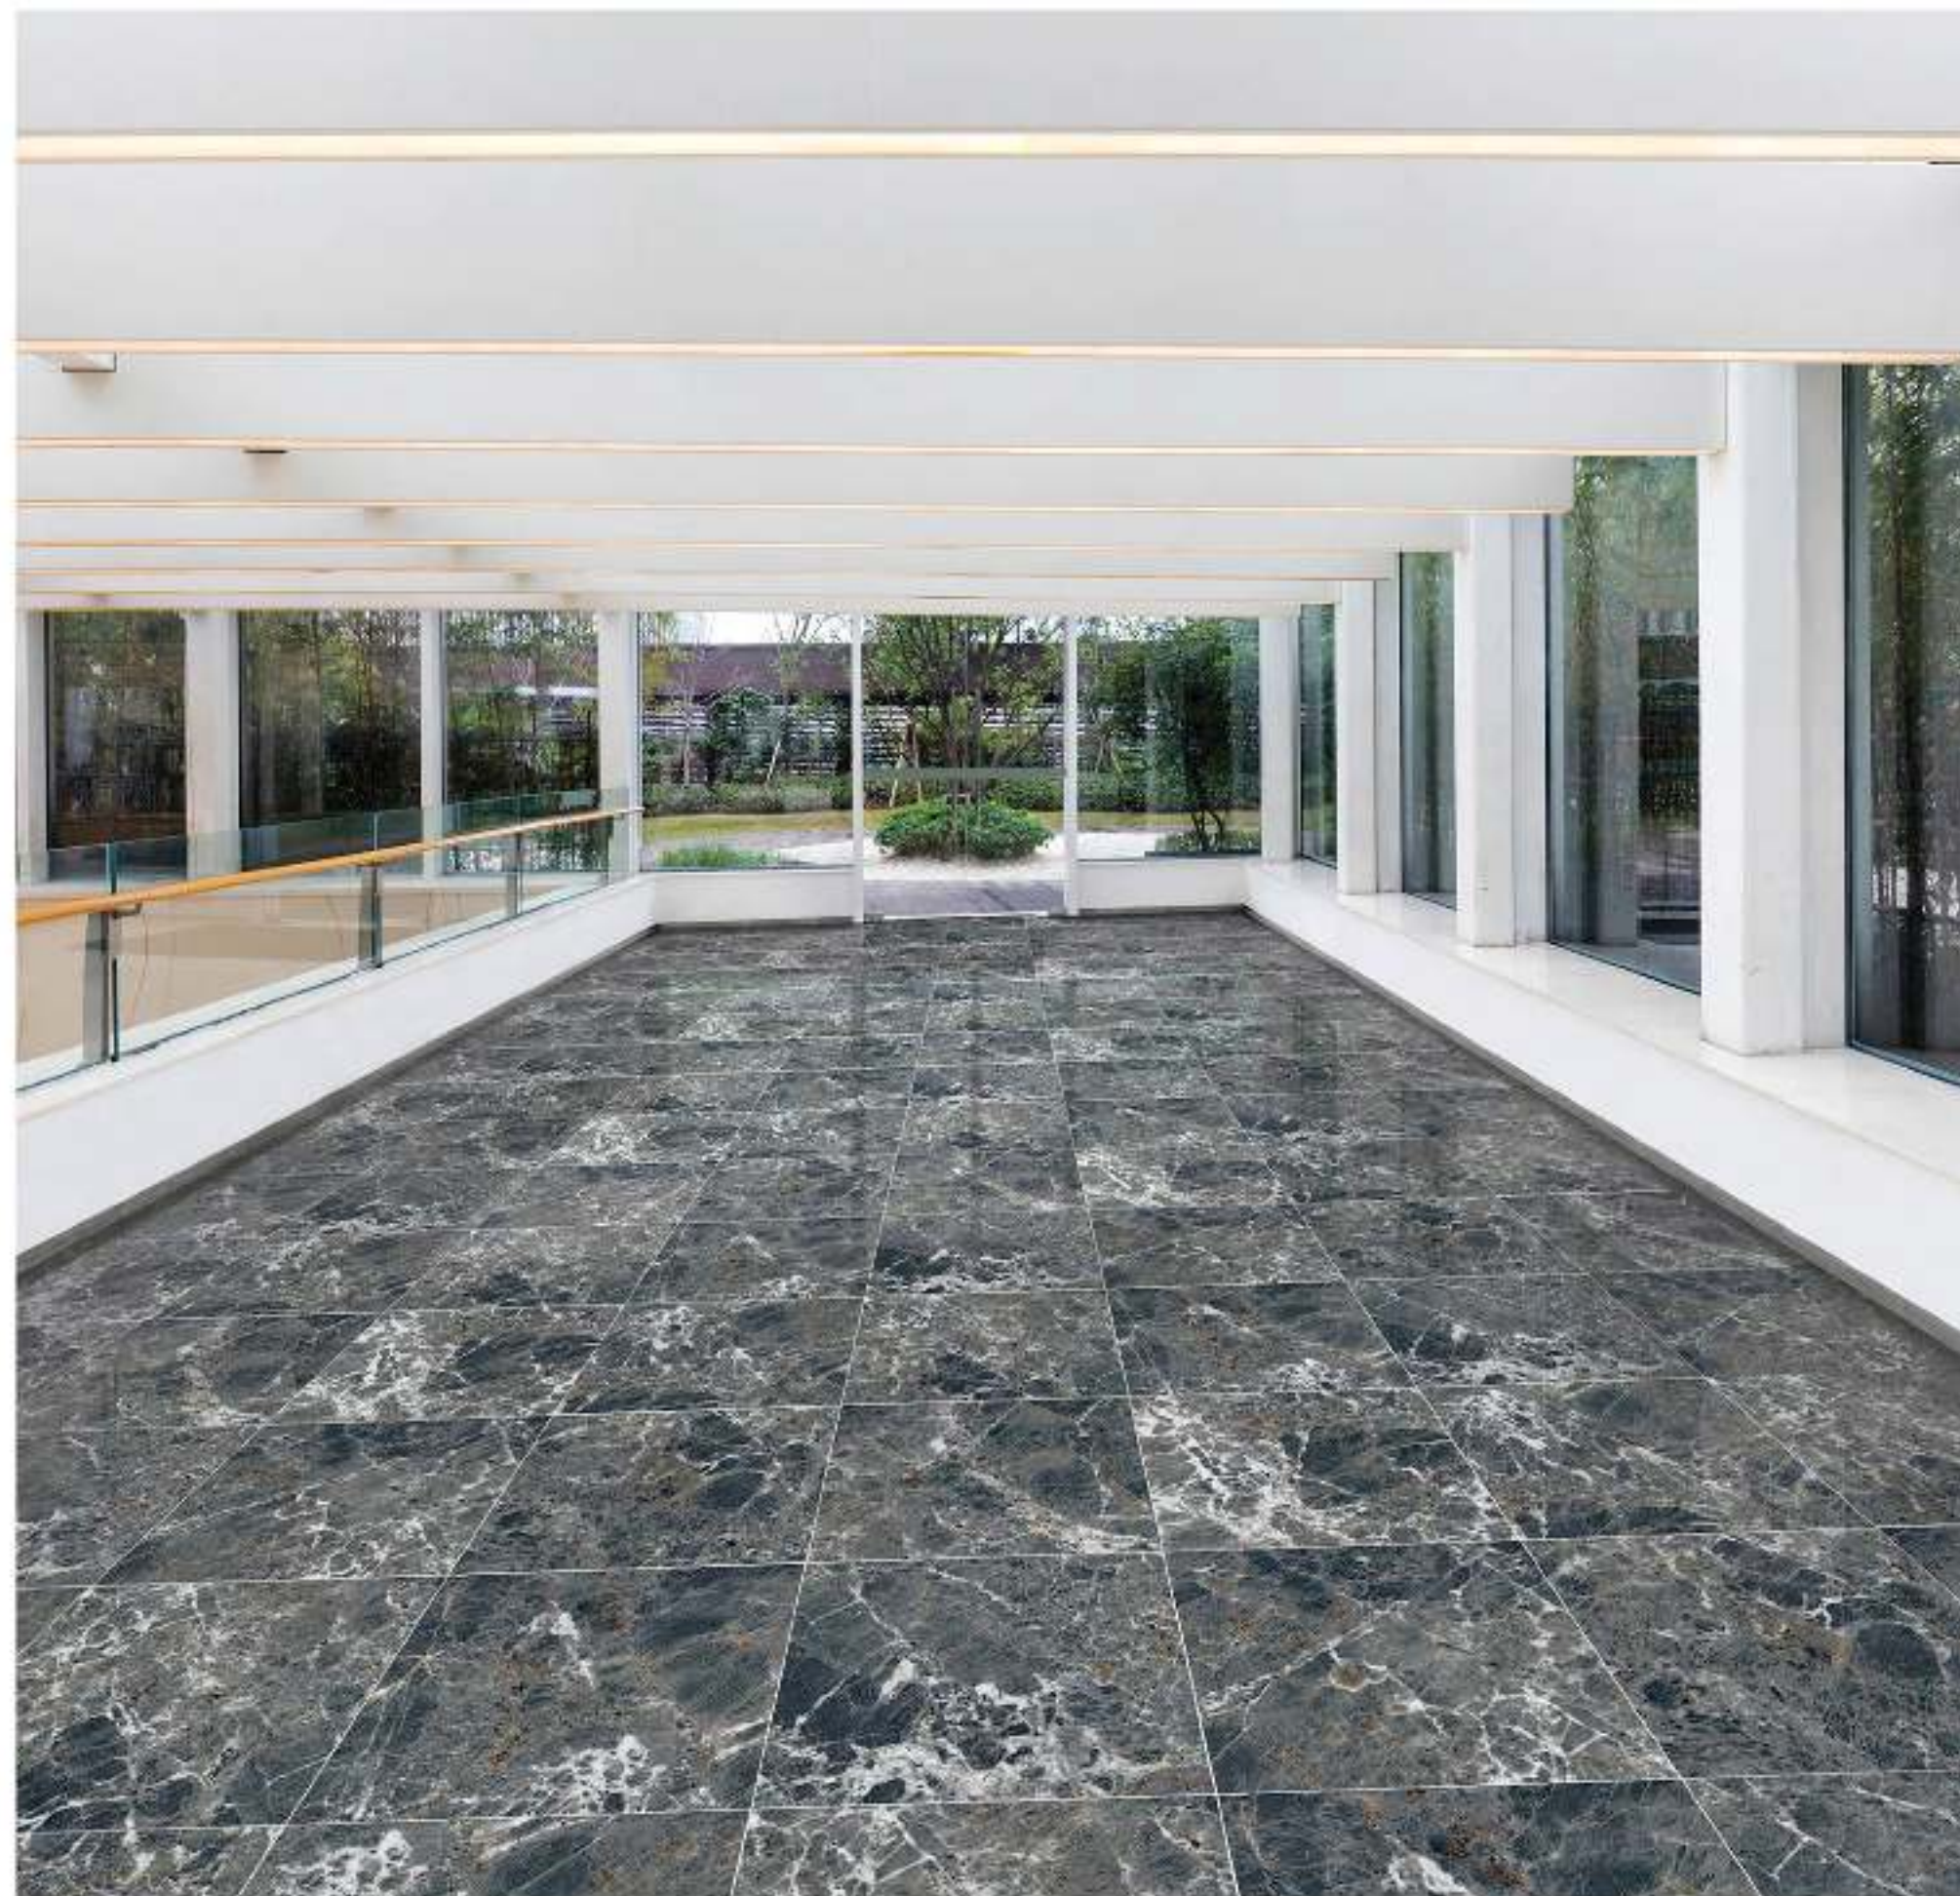

AZUL NERO

Glazed Vitrified Tiles