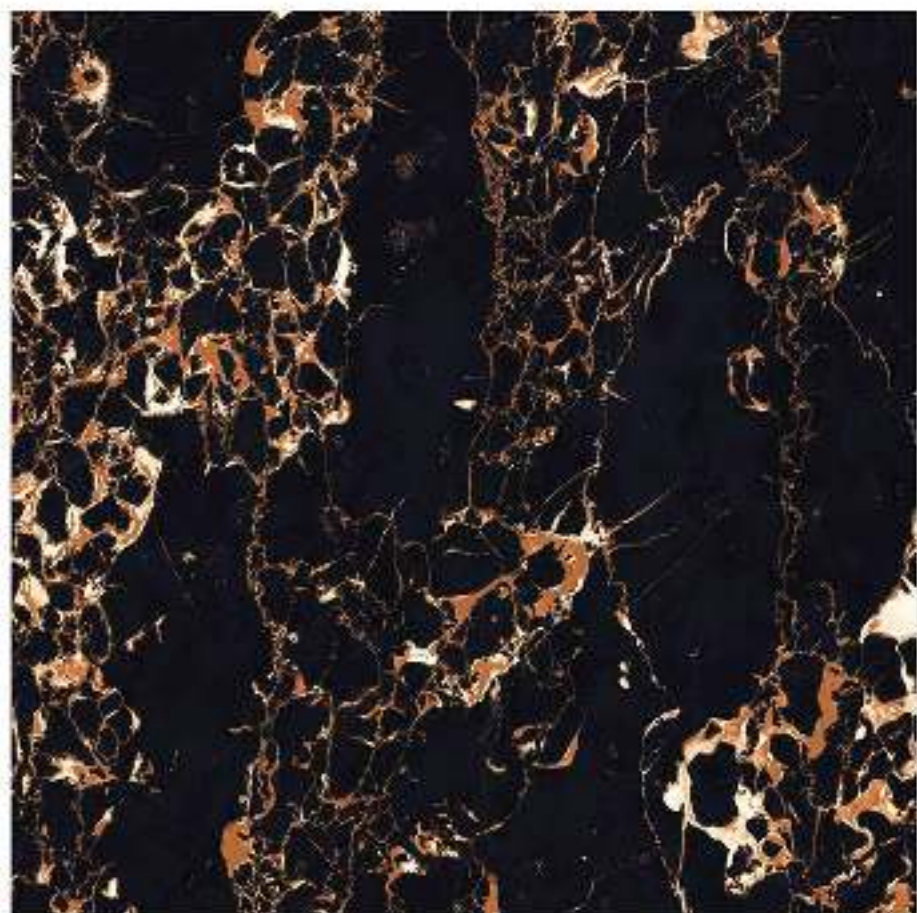

BLACK PORTORO

Glazed Vitrified Tiles

60x60cm / High Gloss Finish