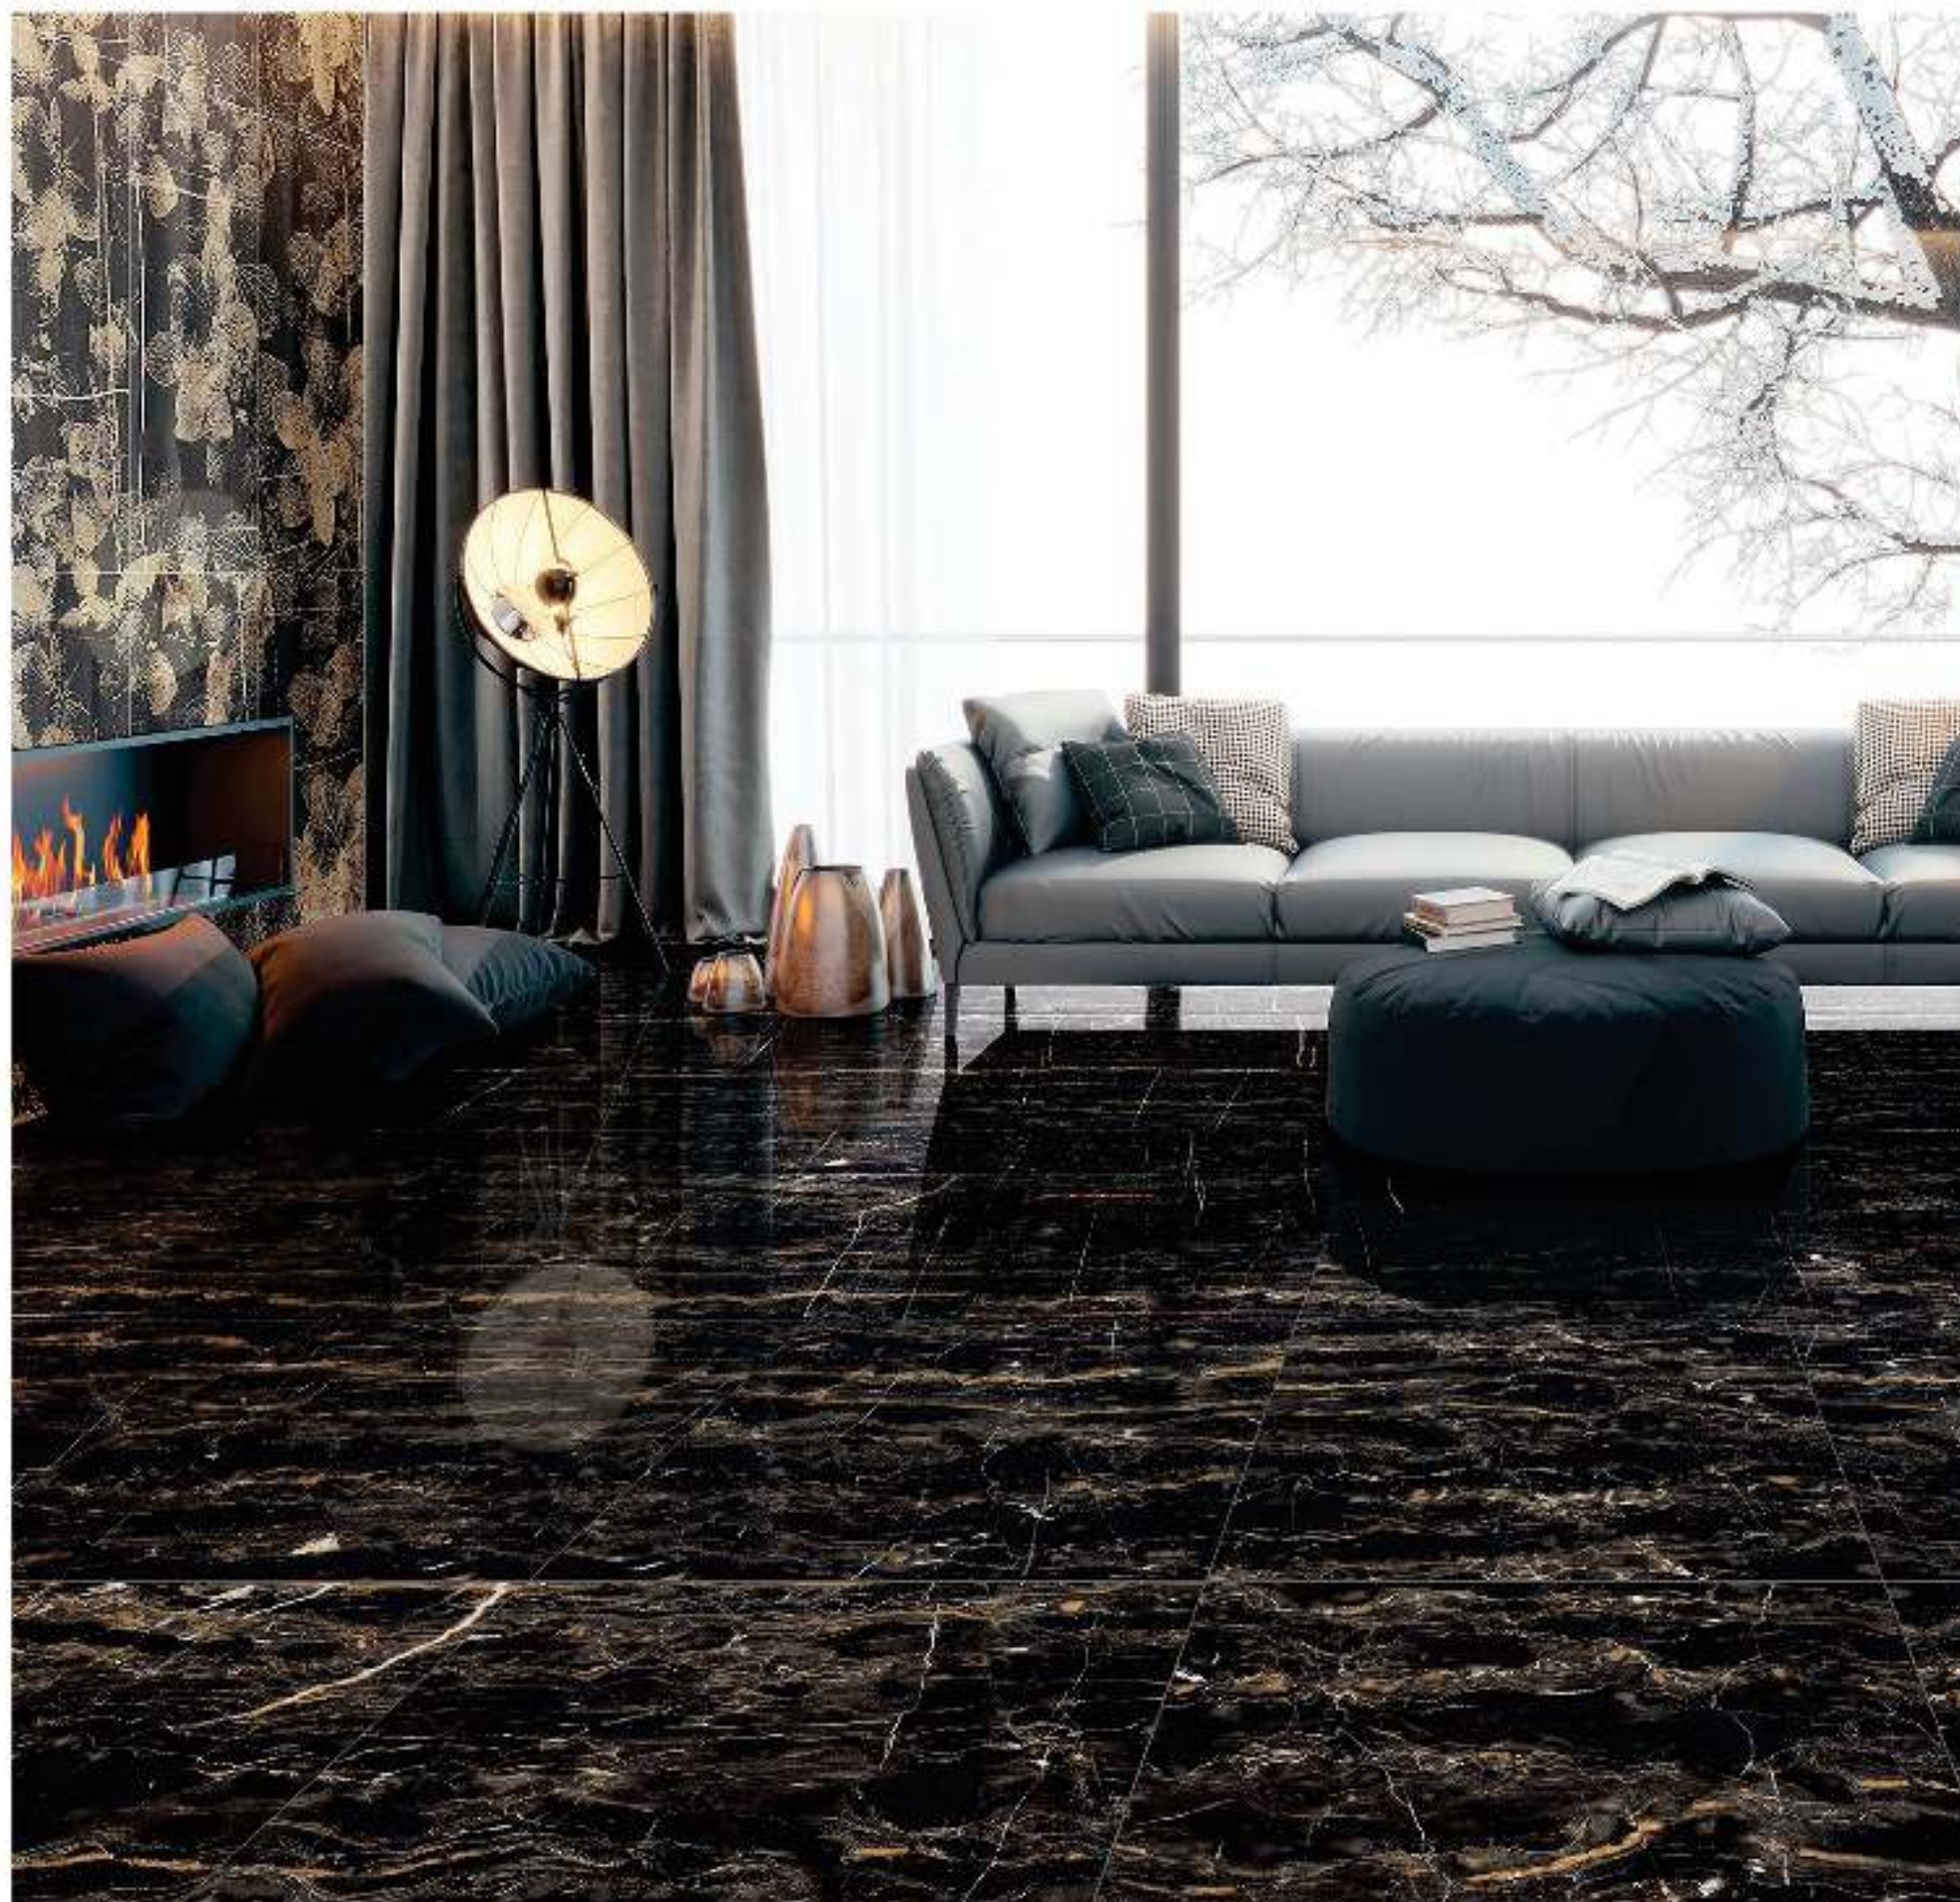

Glazed Vitrified Tiles

60x60cm / High Gloss Finish

Benware[®]
— CERAMIK

BEAUTY BLACK

Glazed Vitrified Tiles

60x60cm / High Gloss Finish

BOSTON BLACK

Glazed Vitrified Tiles