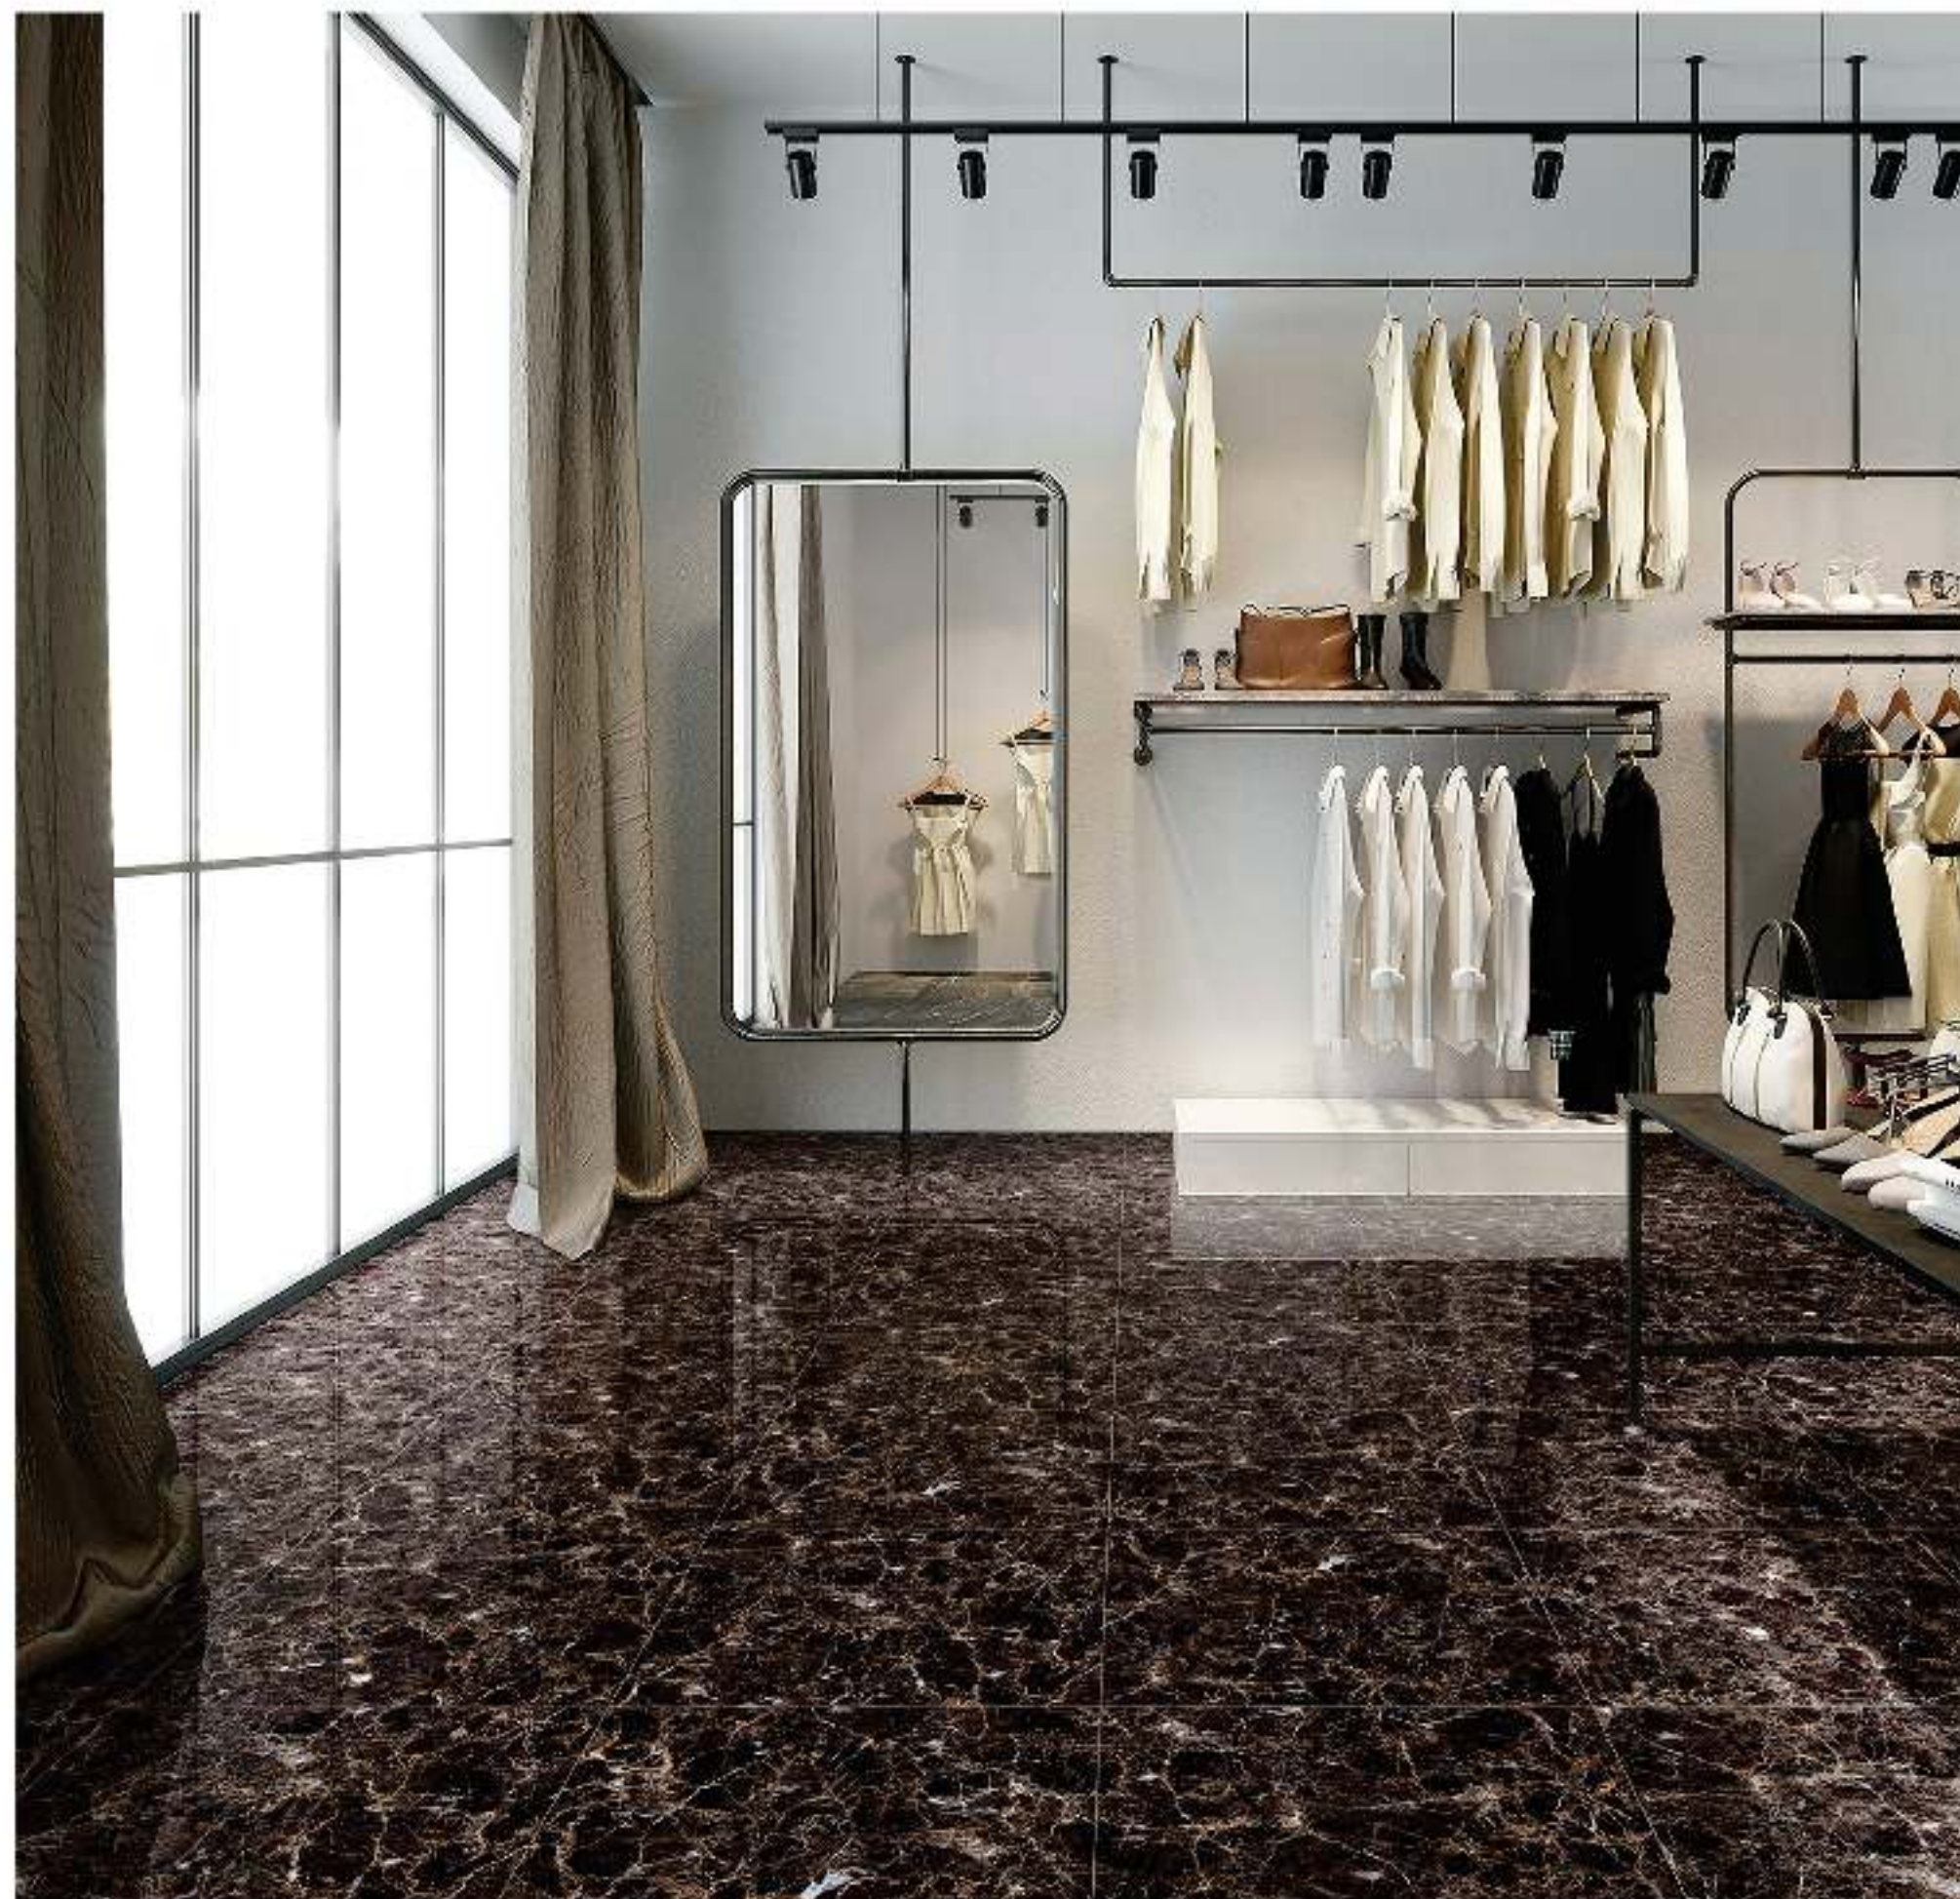

60x60cm / High Gloss Finish

GREDA BLACK

Glazed Vitrified Tiles

60x60cm / High Gloss Finish

HARMONY BROWN

Glazed Vitrified Tiles

60x60cm / High Gloss Finish

INVISIBLE BLACK